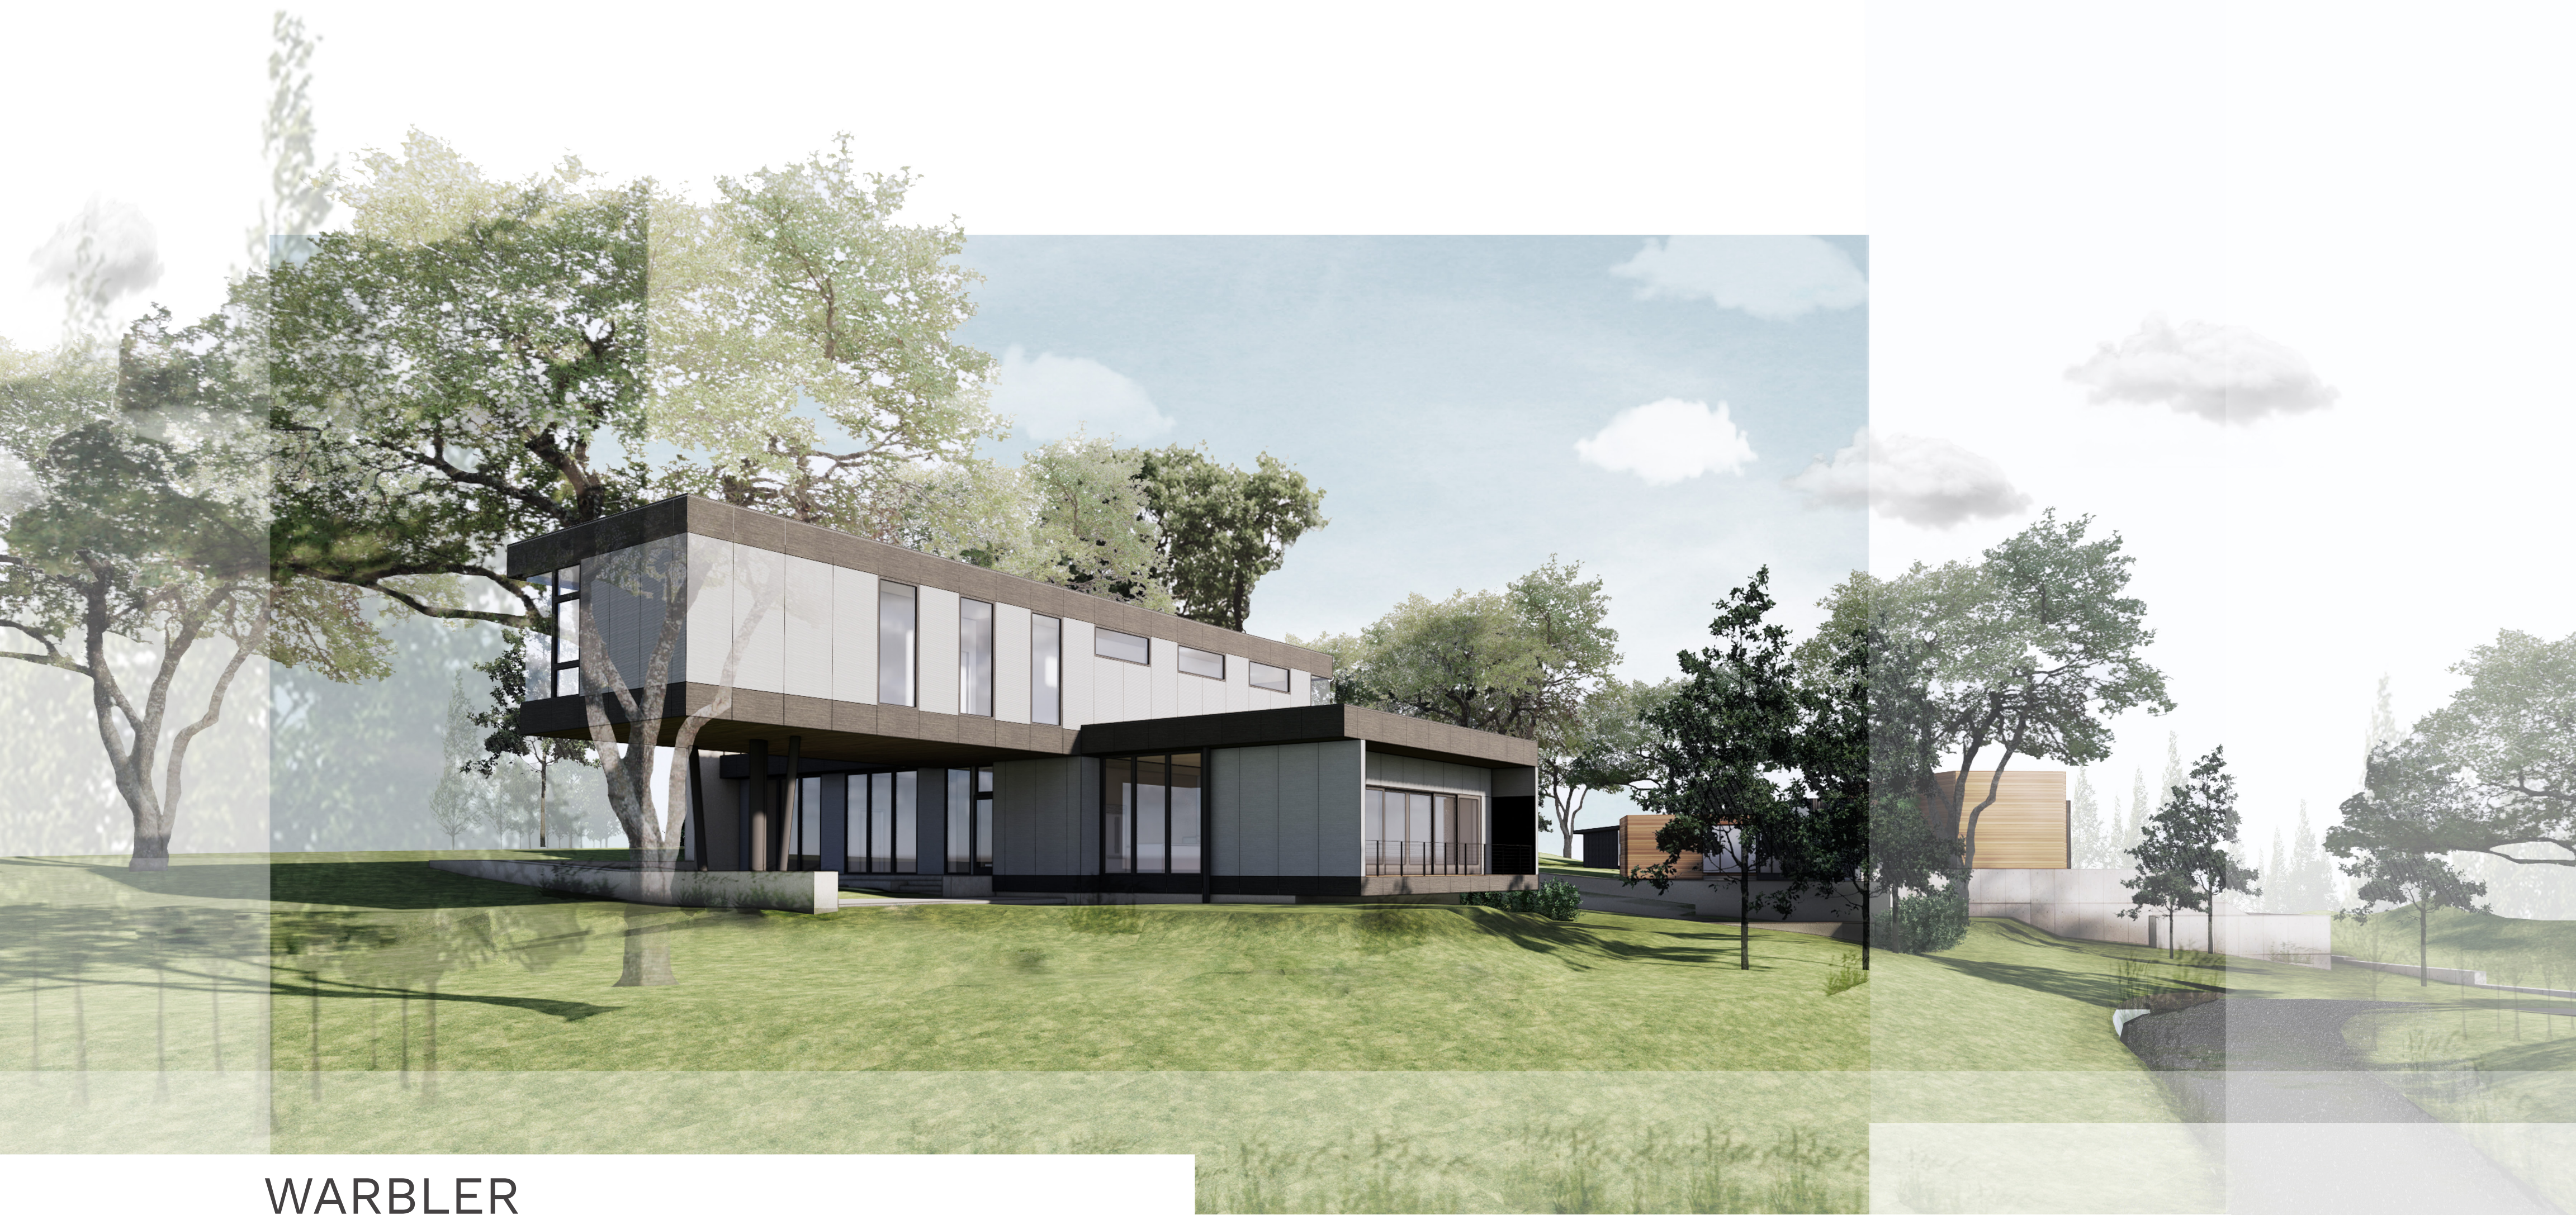

2722 TOXEY DRIVE

LOT:
0.98 ACRES

TOTAL CONDITIONED:
5,150 SQ FT

BEDROOMS: 5
BATH: 4 1/2

BASEMENT
FLOOR

FIRST
FLOOR

WARBLER

WARBLER