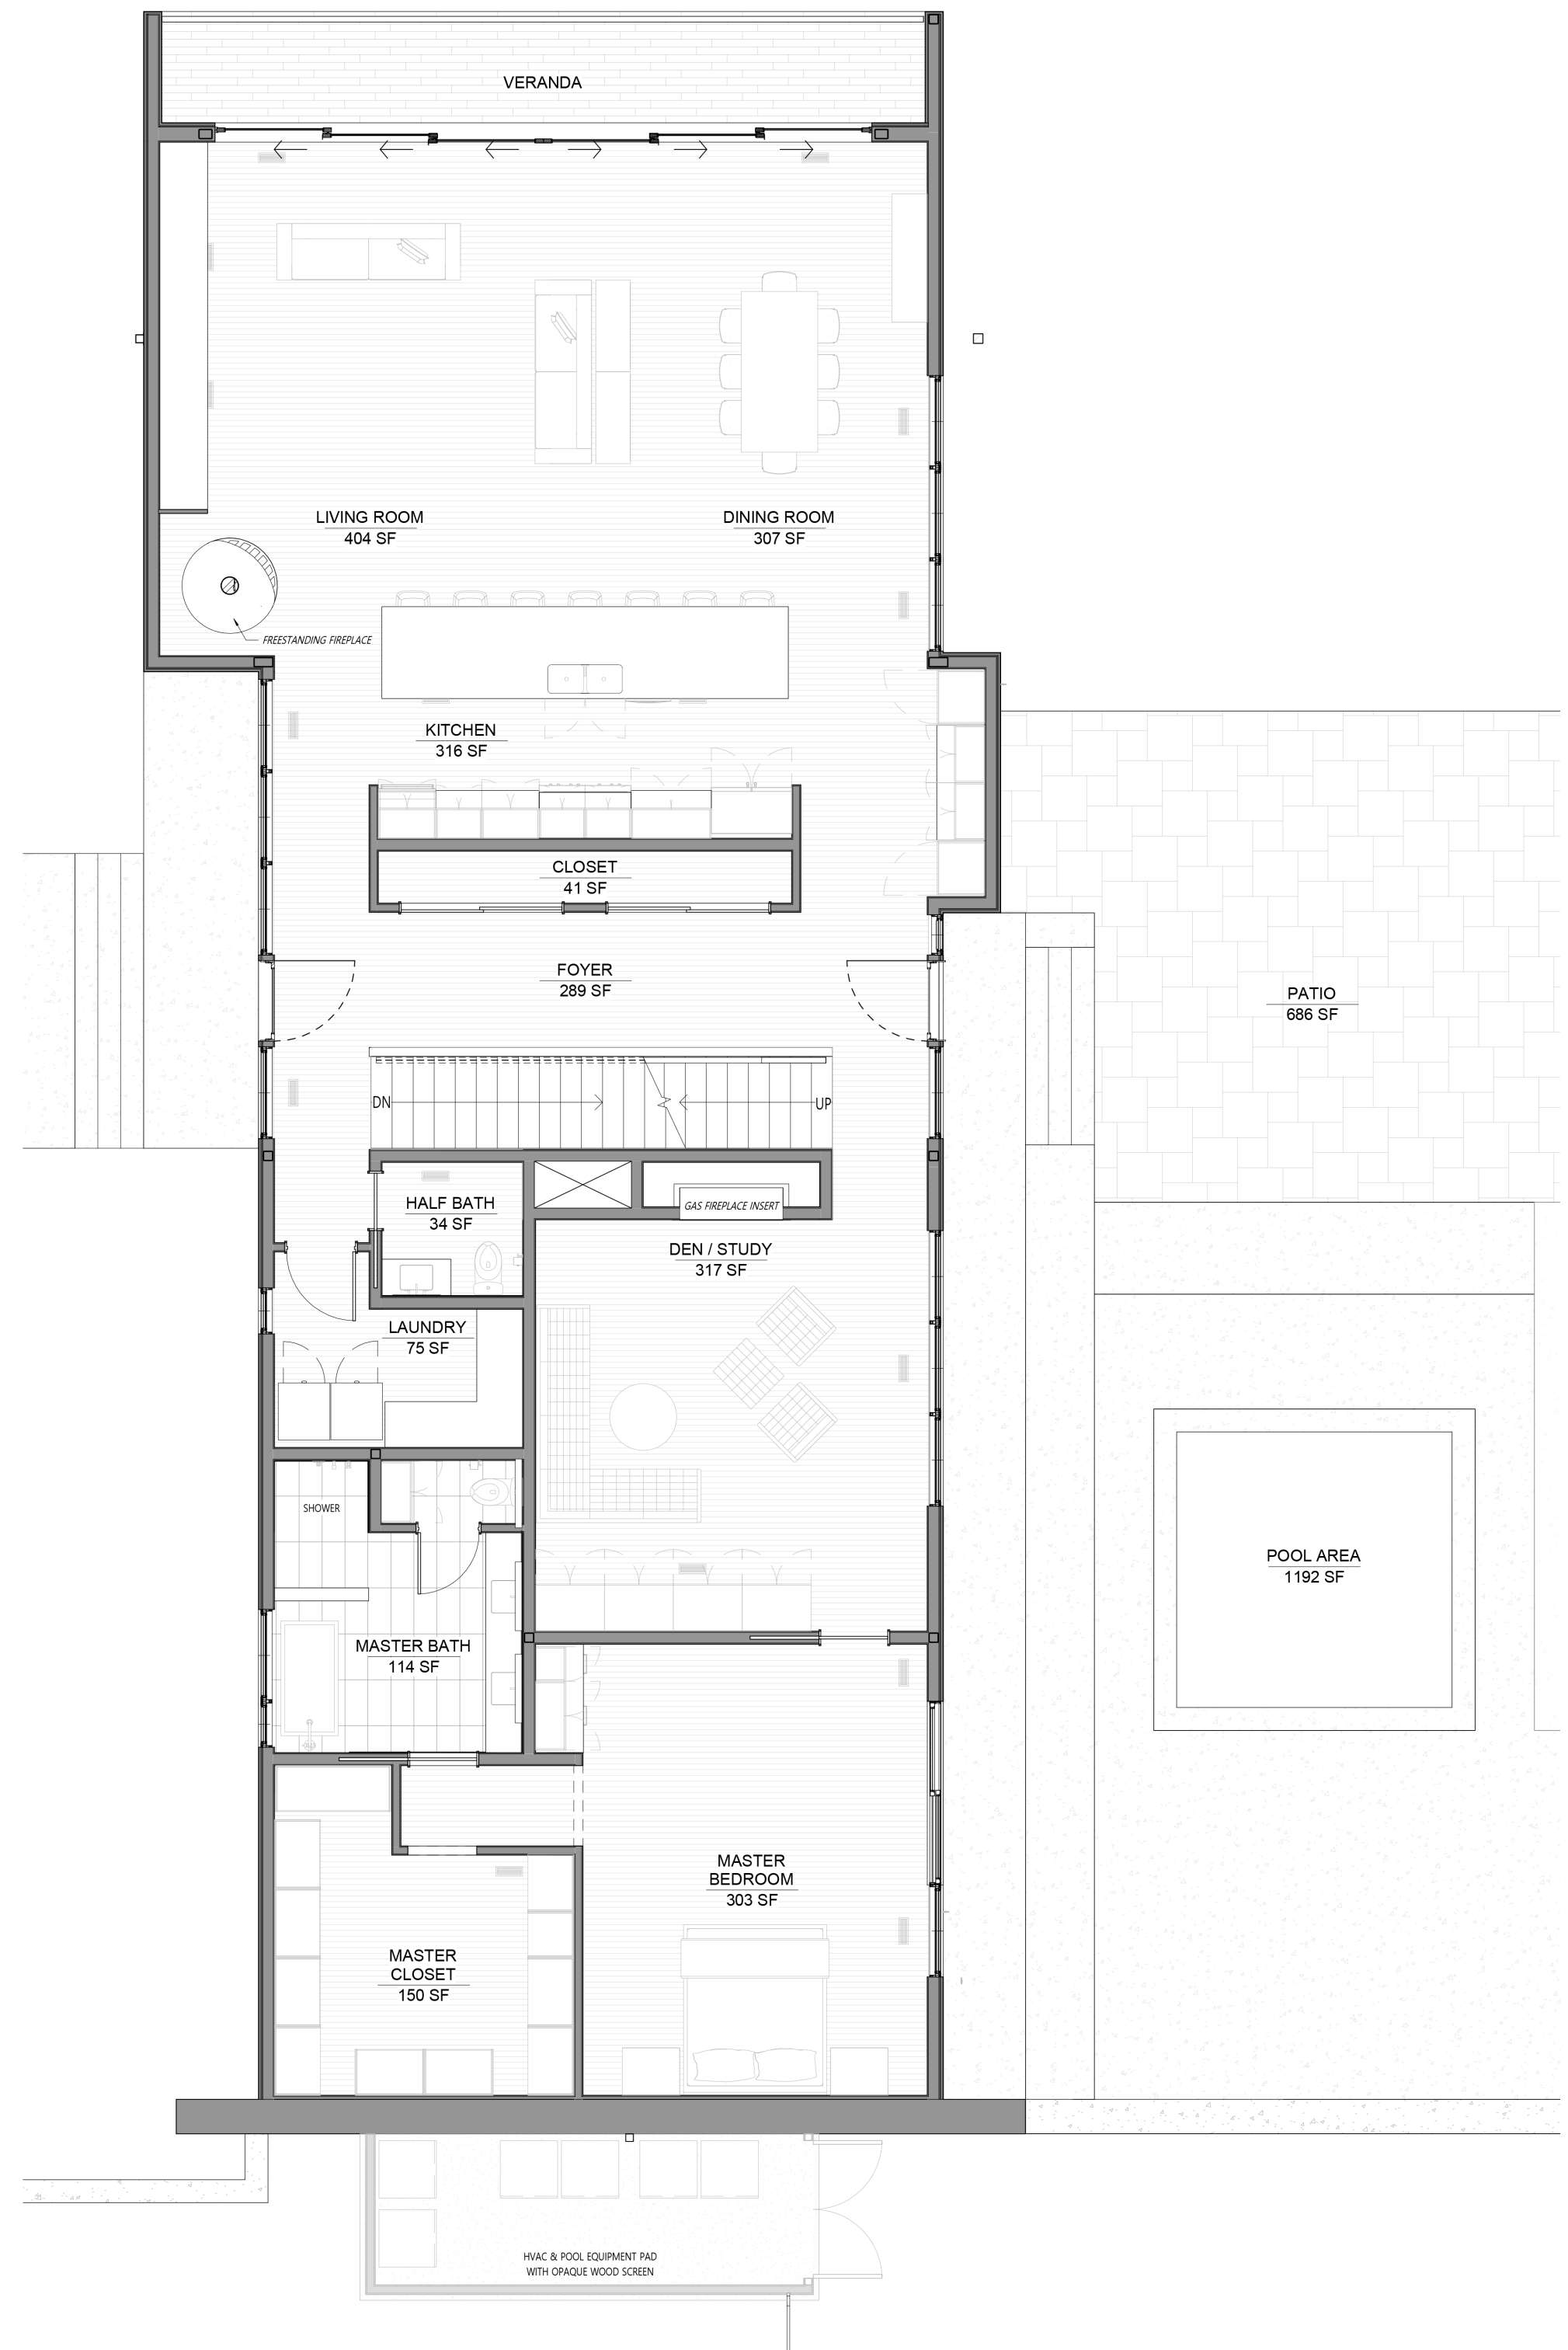

2722 TOXEY DRIVE

LOT:
0.98 ACRES

TOTAL CONDITIONED:
5,150 SQ FT

BEDROOMS: 5
BATH: 4 1/2

BASEMENT
FLOOR

FIRST
FLOOR

WARBLER

WARBLER

LOT:
1.26 ACRES

TOTAL CONDITIONED:
6,000 SQ FT

BEDROOMS: **4**
BATH: **4 1/2**

BASEMENT FLOOR

FIRST FLOOR

WARBLER

2718 TOXEY DRIVE

LOT:
1.26 ACRES

TOTAL CONDITIONED:
6,000 SQ FT

BEDROOMS: **4**
BATH: **4 1/2**

SECOND FLOOR

SPARROW

SPARROW

SPARROW

SPARROW

SPARROW

SPARROW

SPARROW

SPARROW

SPARROW

SPARROW

2714 TOXEY DRIVE

LOT:
0.75 ACRES

TOTAL CONDITIONED:
4,100 SQ FT