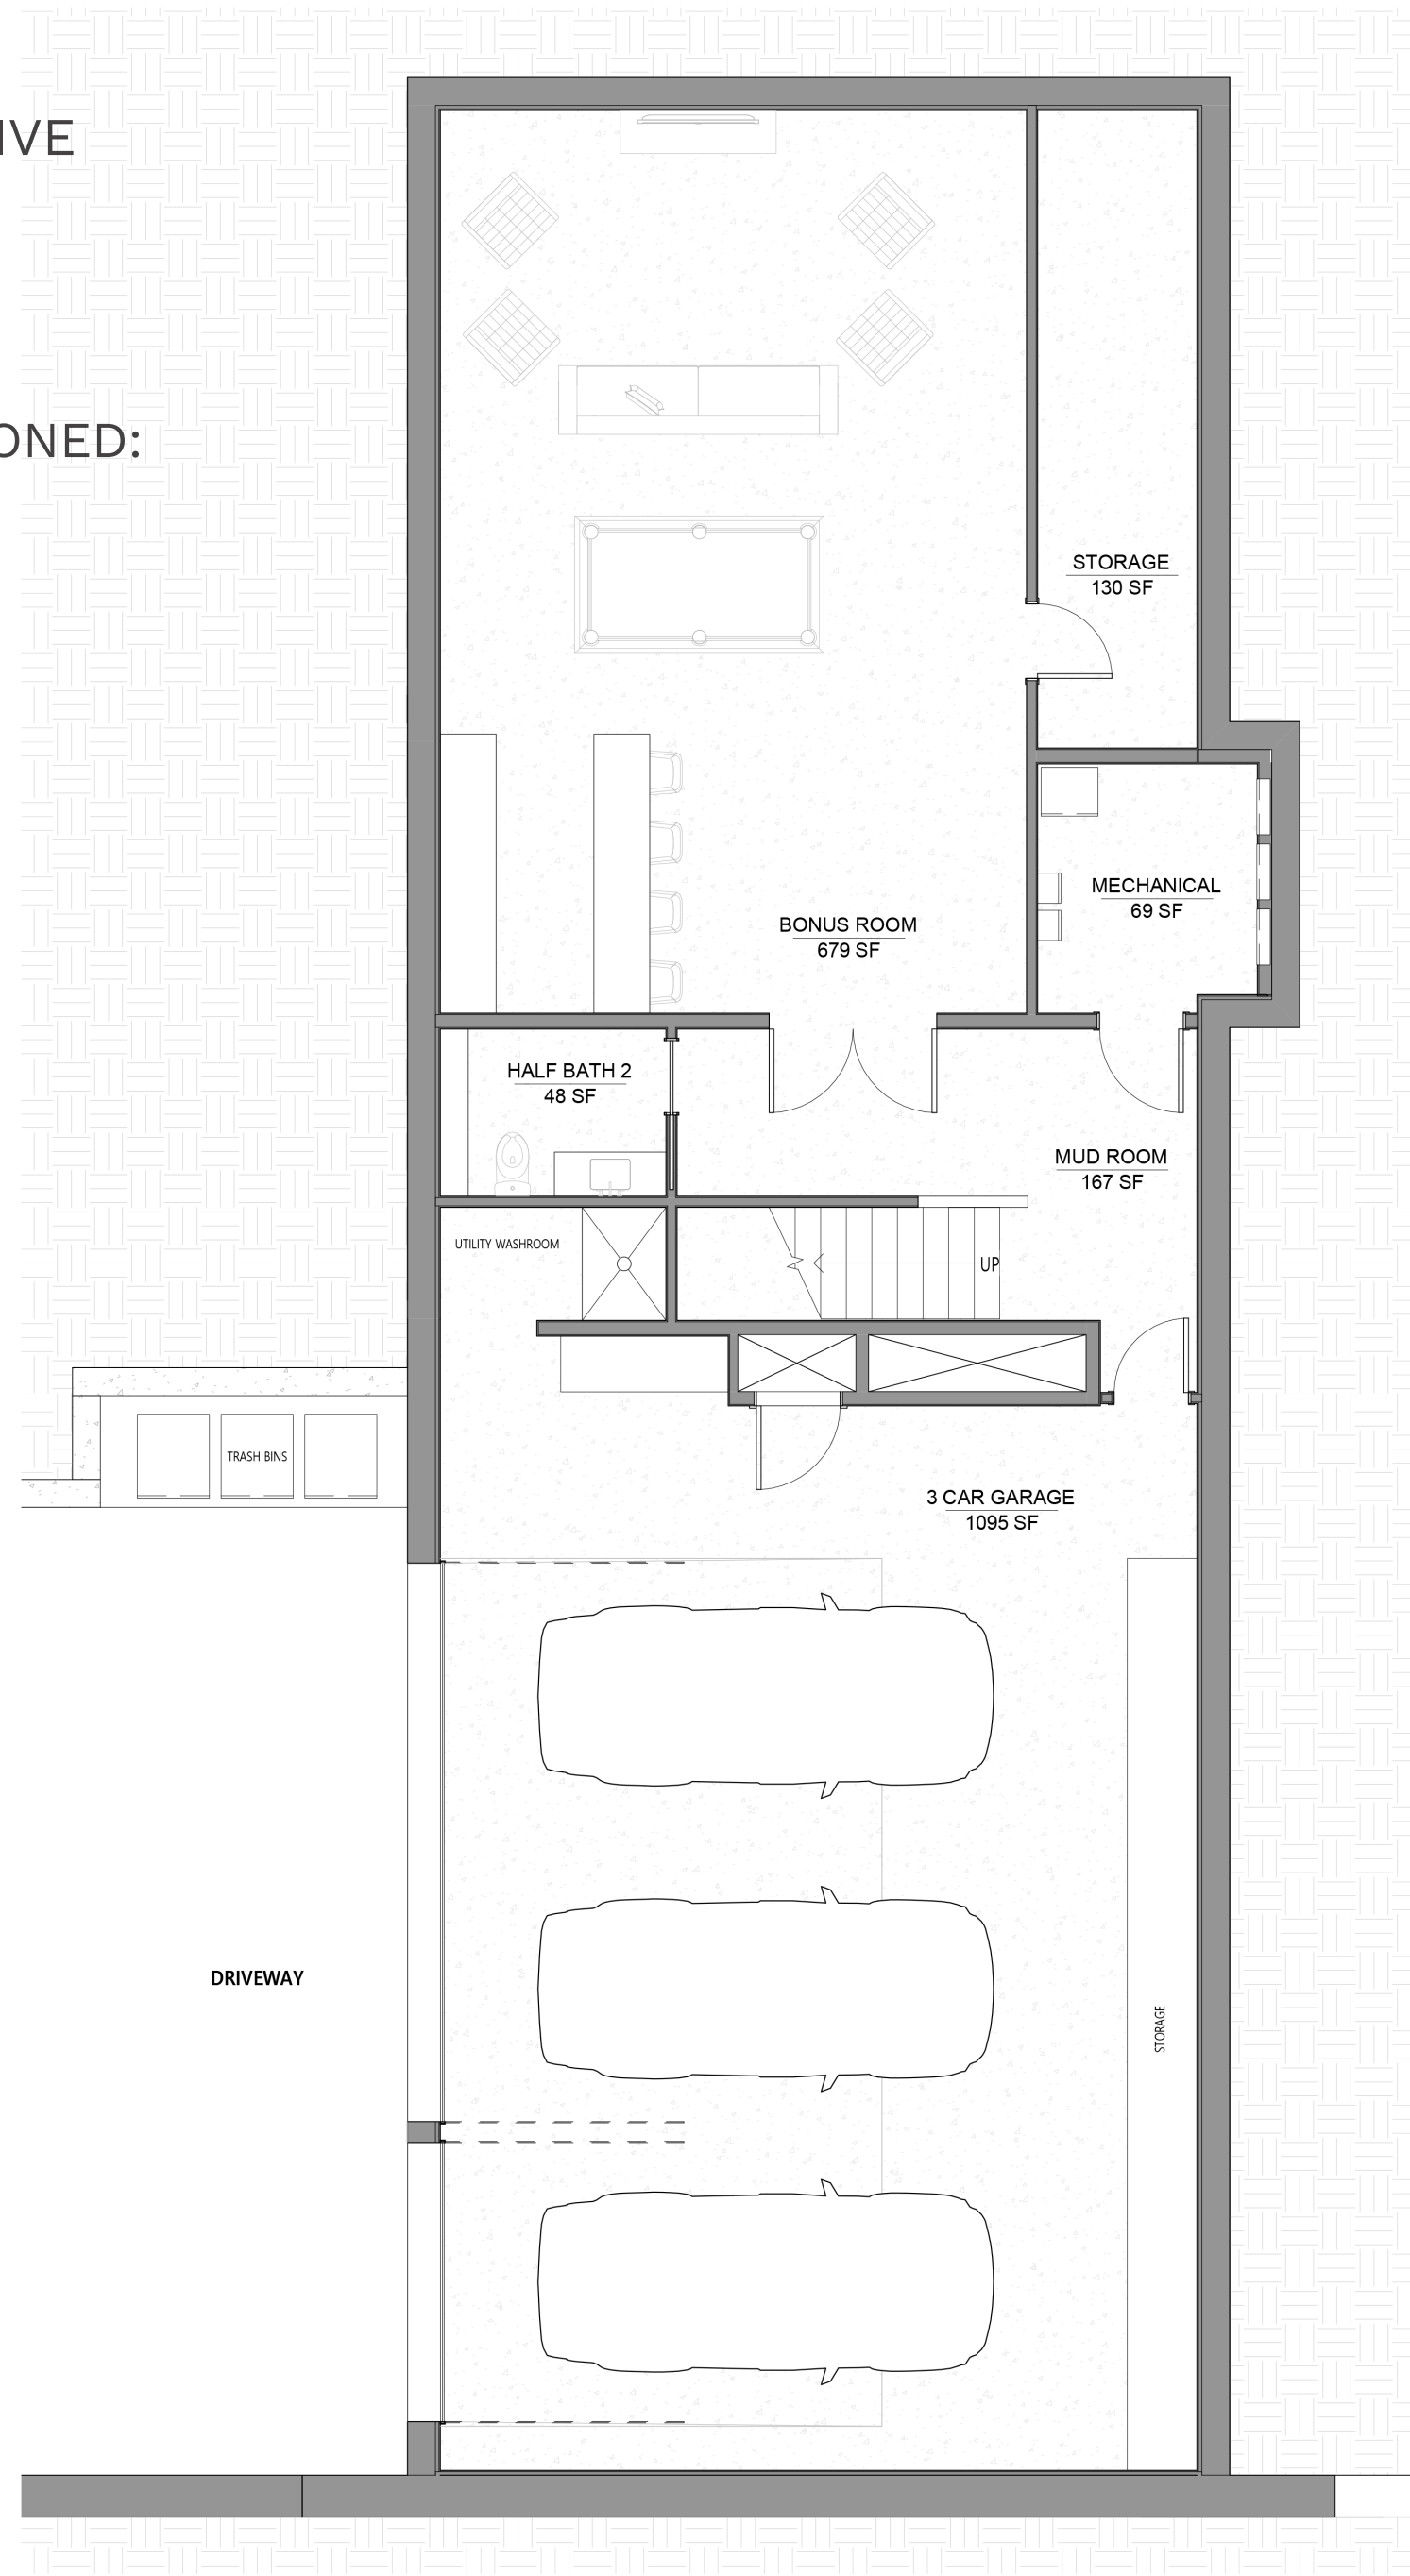

LOT:
1.26 ACRES

TOTAL CONDITIONED:
6,000 SQ FT

BEDROOMS: **4**
BATH: **4 1/2**

BASEMENT FLOOR

FIRST FLOOR

WARBLER

2718 TOXEY DRIVE

LOT:
1.26 ACRES

TOTAL CONDITIONED:
6,000 SQ FT

BEDROOMS: **4**
BATH: **4 1/2**

SECOND FLOOR

SPARROW

SPARROW

SPARROW

SPARROW

SPARROW