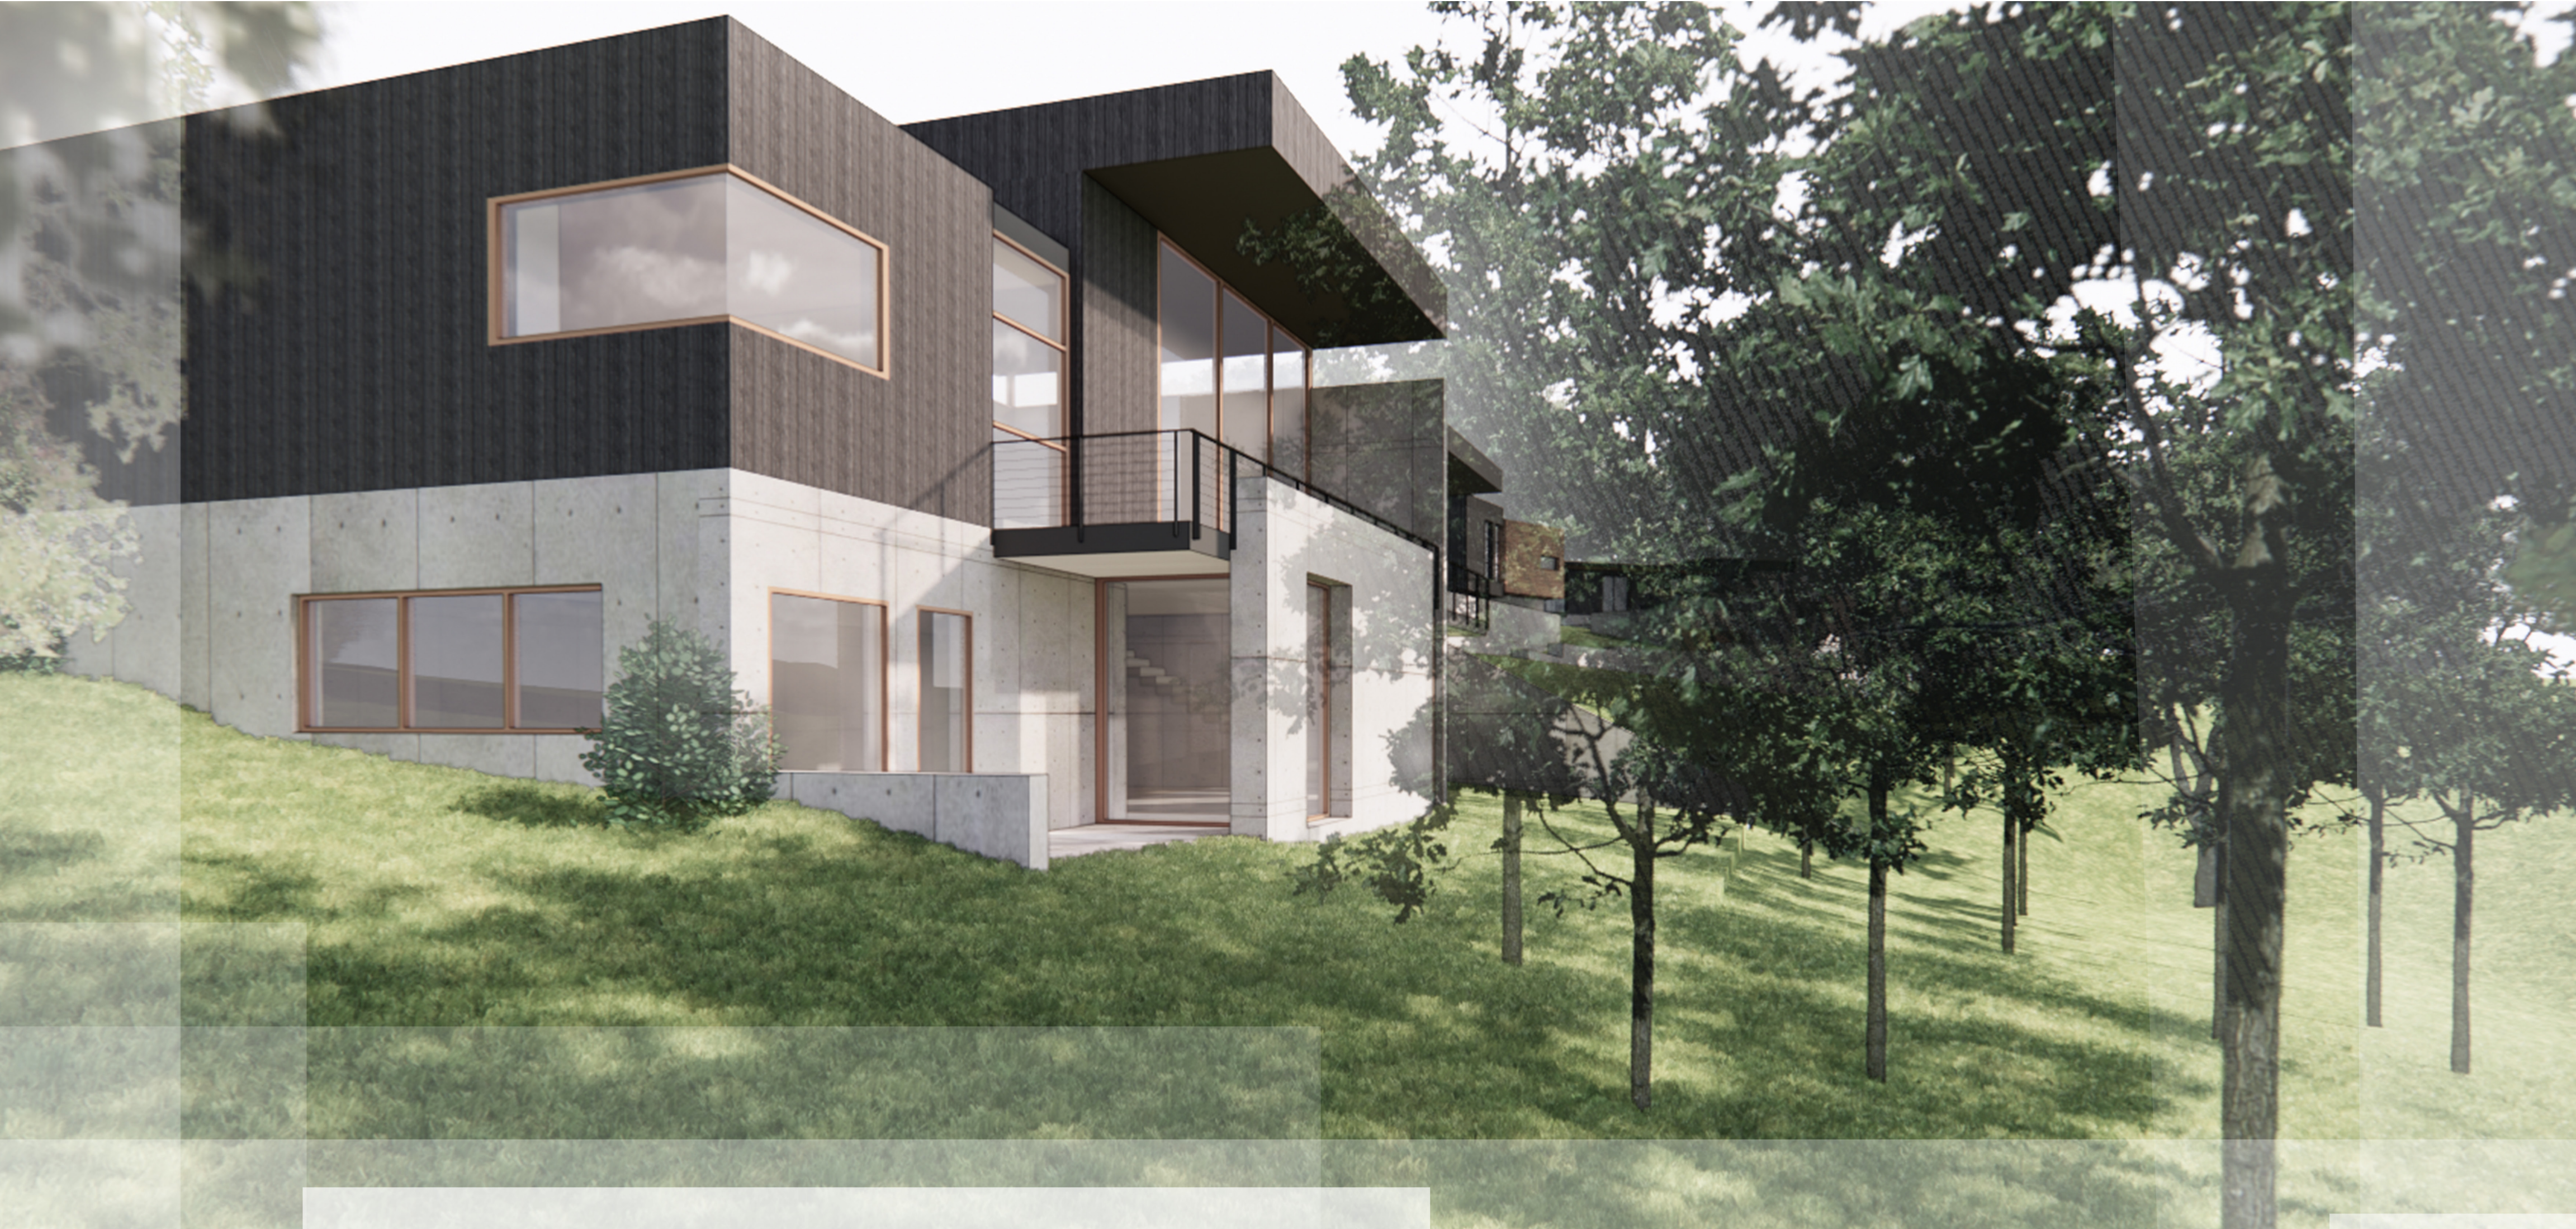

BirdSong

BirdSong

BirdSong

BirdSong

BirdSong

ROBIN

ROBIN

ROBIN

ROBIN

ROBIN

ROBIN

ROBIN

ROBIN

ROBIN

ROBIN

ROBIN

2722 TOXEY DRIVE

LOT:
0.98 ACRES

TOTAL CONDITIONED:
5,150 SQ FT

BEDROOMS: 5
BATH: 4 1/2

BASEMENT
FLOOR

FIRST
FLOOR

WARBLER

WARBLER