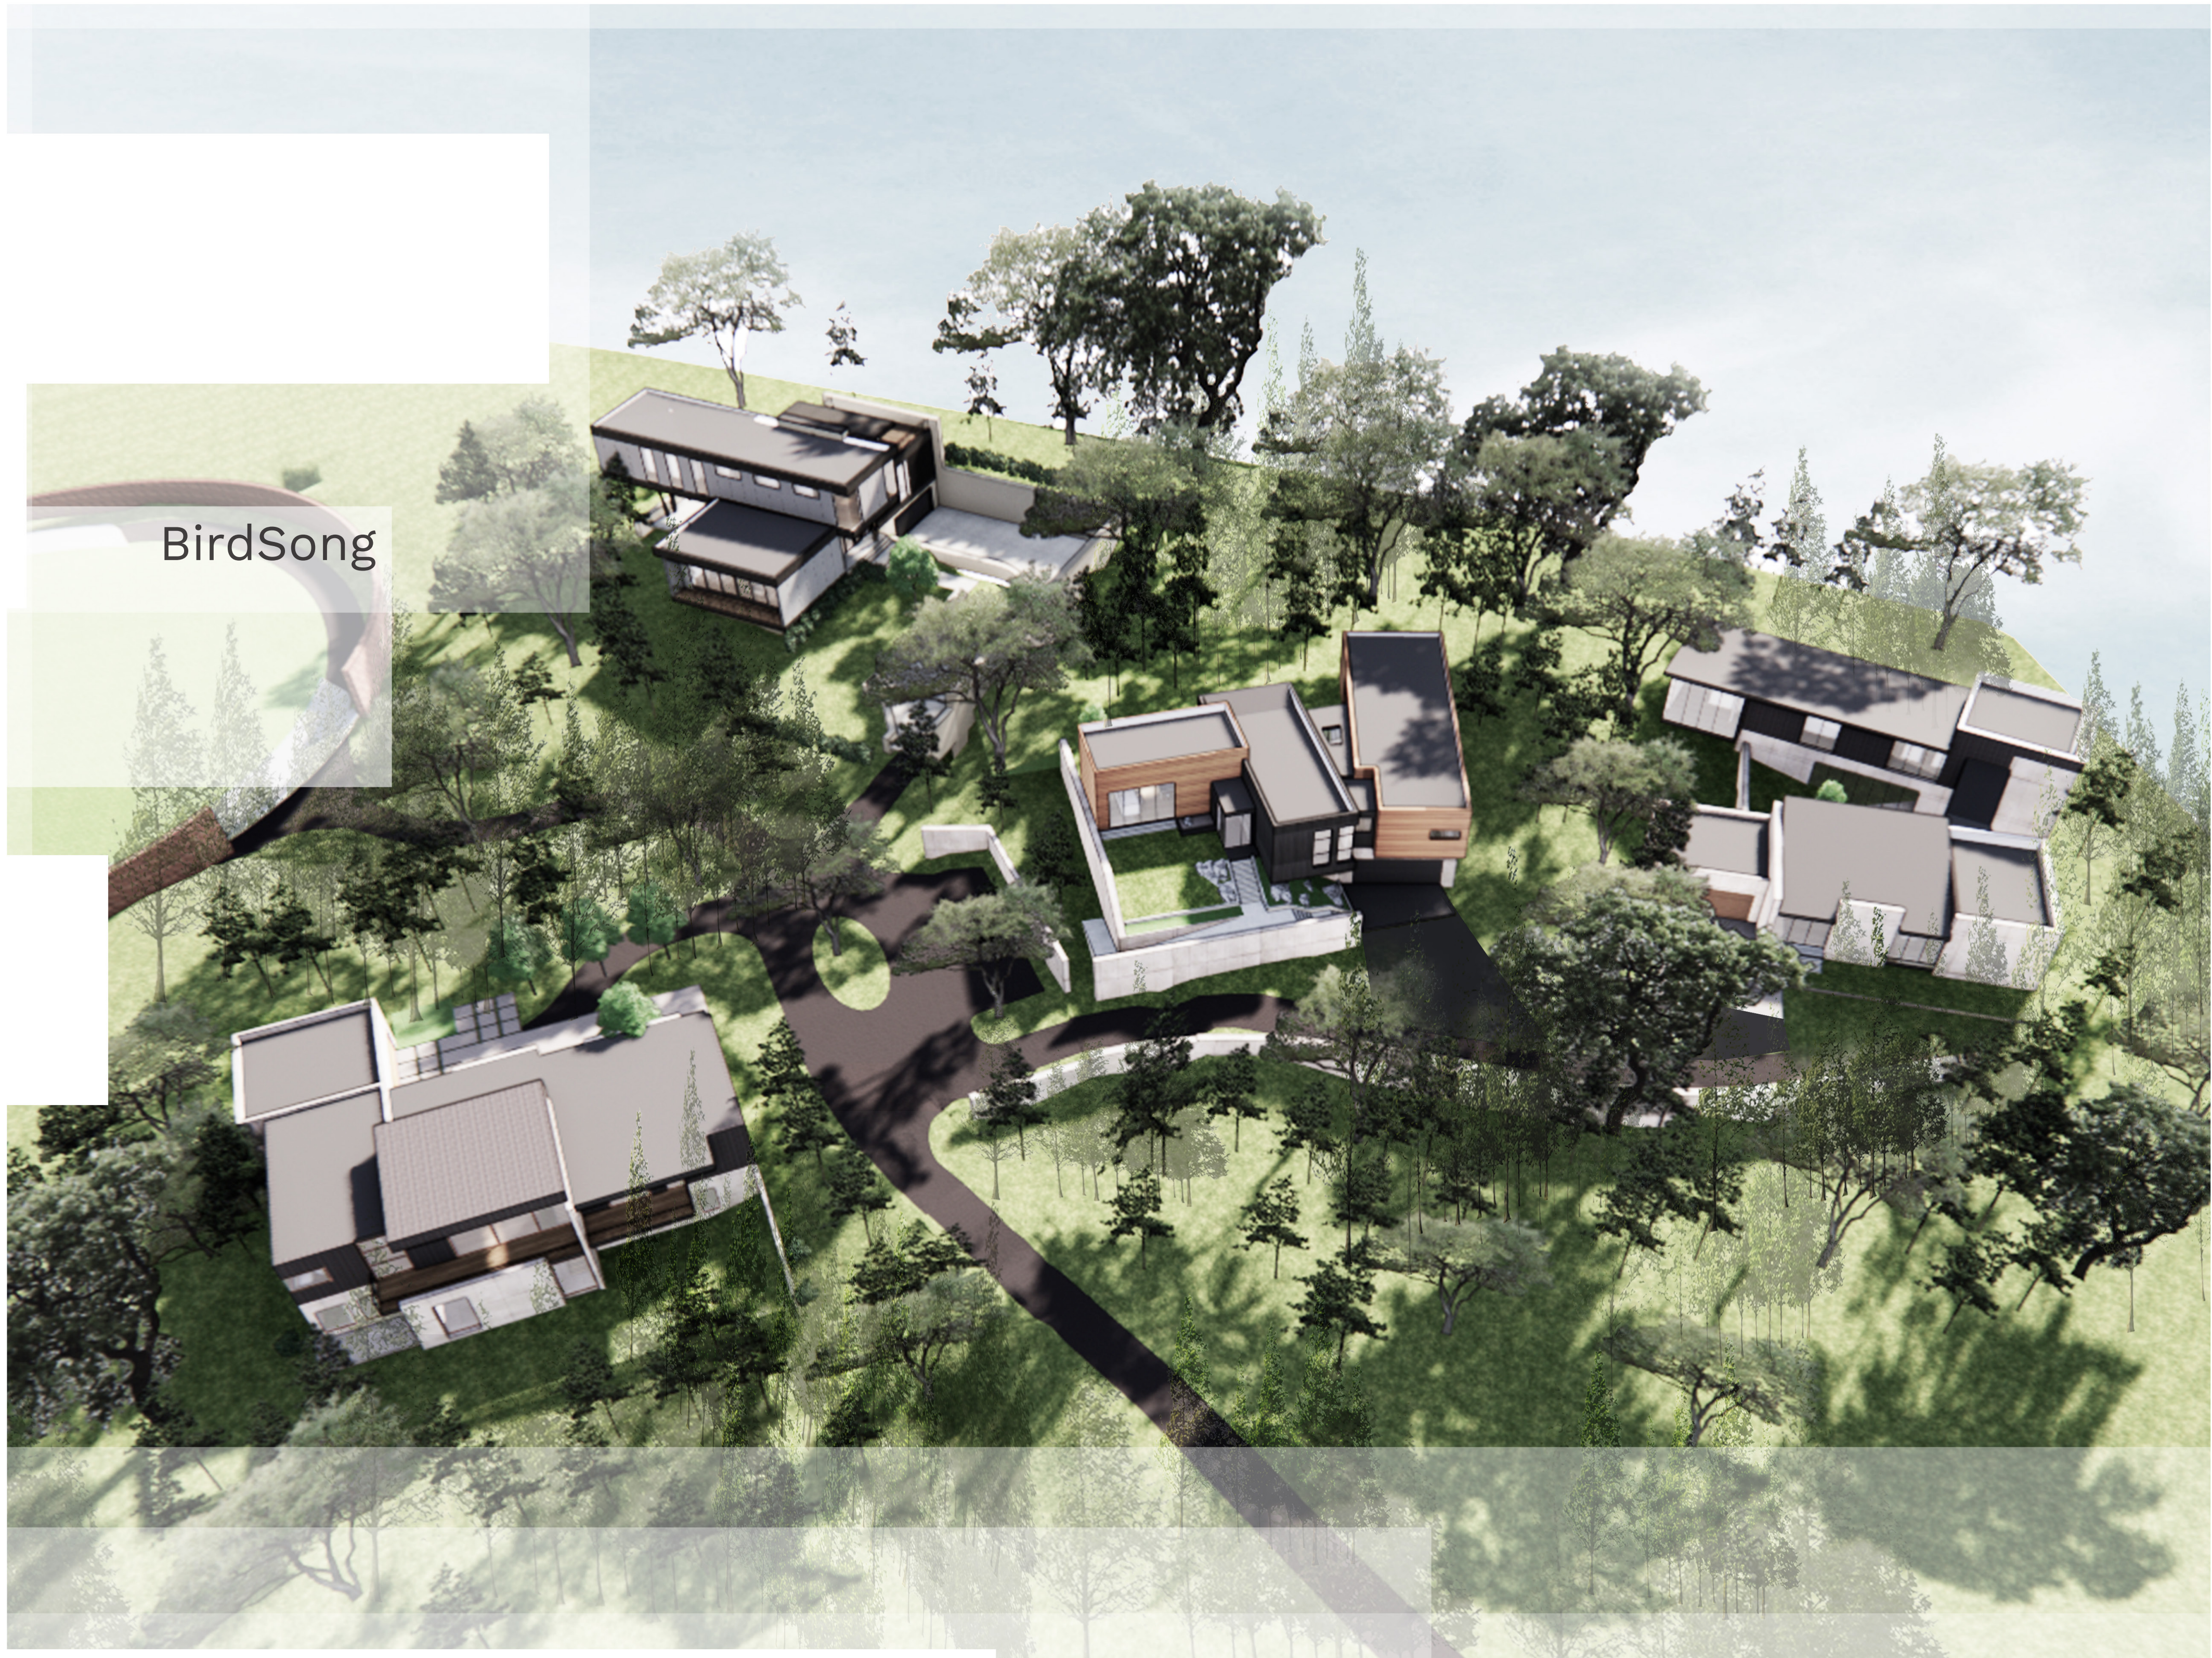

BirdSong

BirdSong

BirdSong

BirdSong

BirdSong

ROBIN

ROBIN

ROBIN

ROBIN

ROBIN

ROBIN

ROBIN

ROBIN

ROBIN

ROBIN

ROBIN

2722 TOXEY DRIVE

LOT:
0.98 ACRES

TOTAL CONDITIONED:
5,150 SQ FT

BEDROOMS: 5
BATH: 4 1/2

BASEMENT
FLOOR

FIRST
FLOOR

WARBLER

WARBLER

SPARROW

SPARROW

SPARROW

SPARROW

SPARROW

2714 TOXEY DRIVE

LOT:
0.75 ACRES

TOTAL CONDITIONED:
4,100 SQ FT