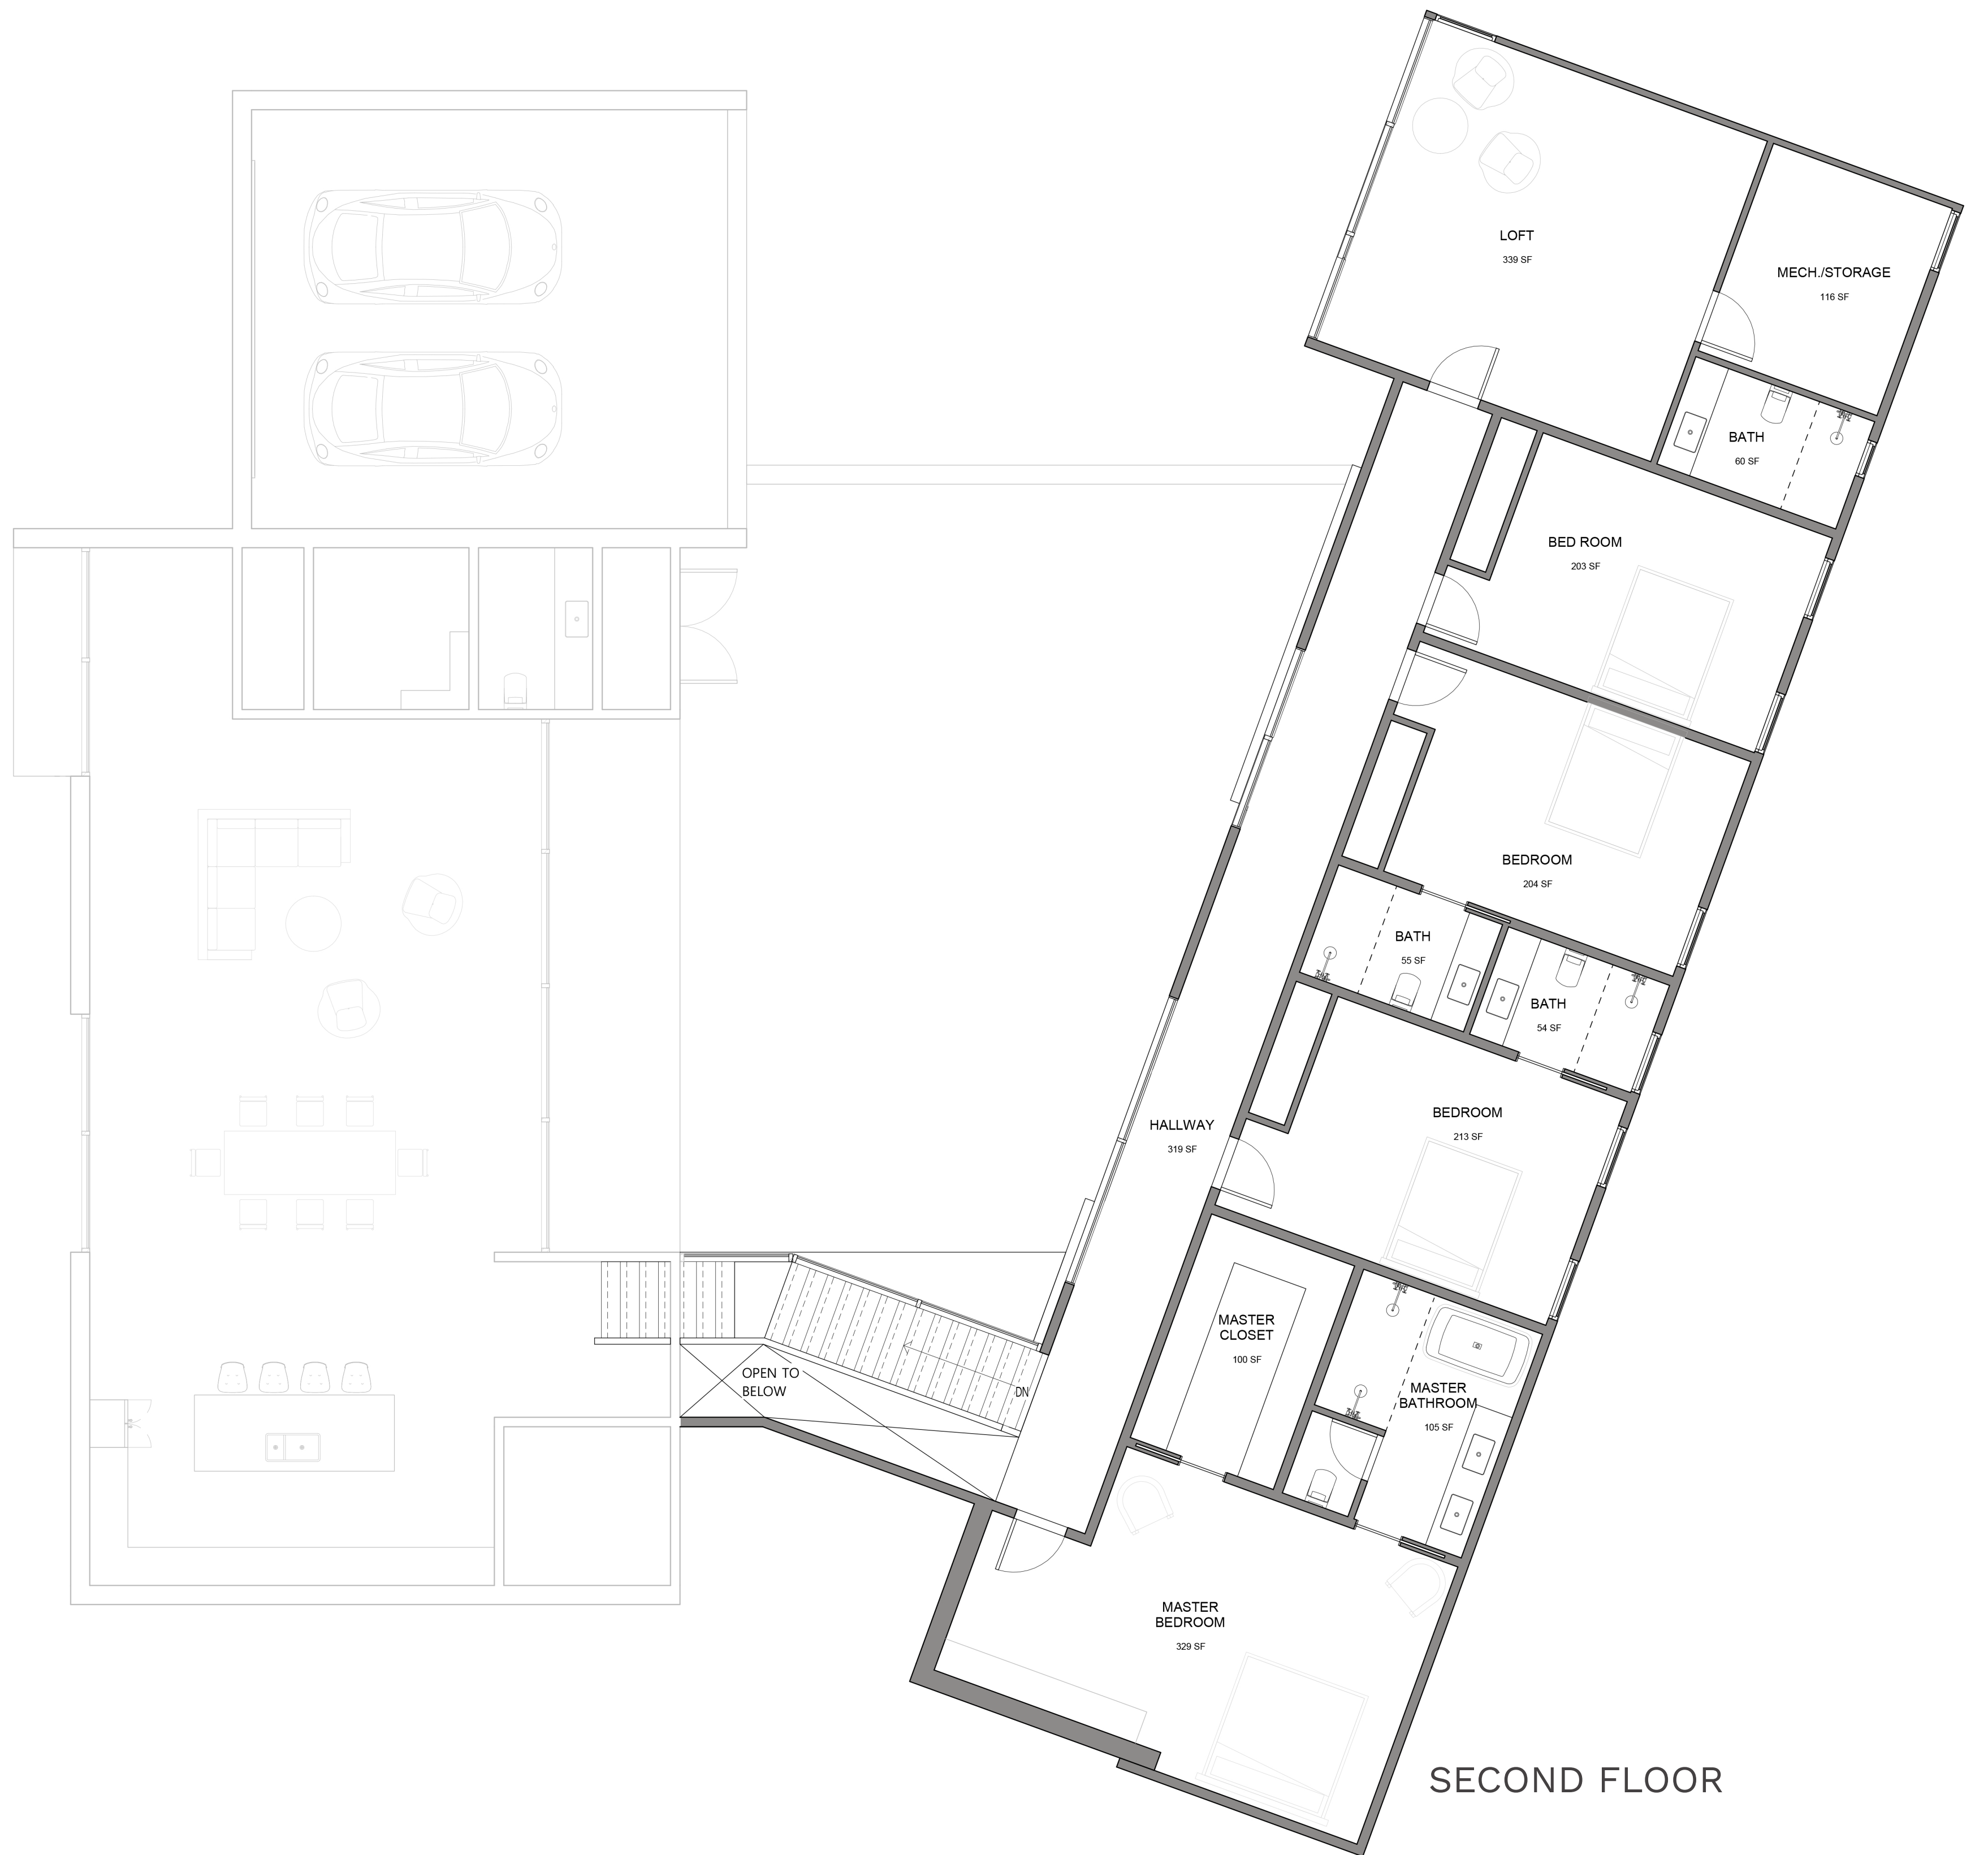

FIRST FLOOR

WREN

2710 TOXEY DRIVE

LOT:
0.84 ACRES

TOTAL CONDITIONED:
5,472 SQ FT

BEDROOMS: **4**
BATH: **4 1/2**

SECOND FLOOR