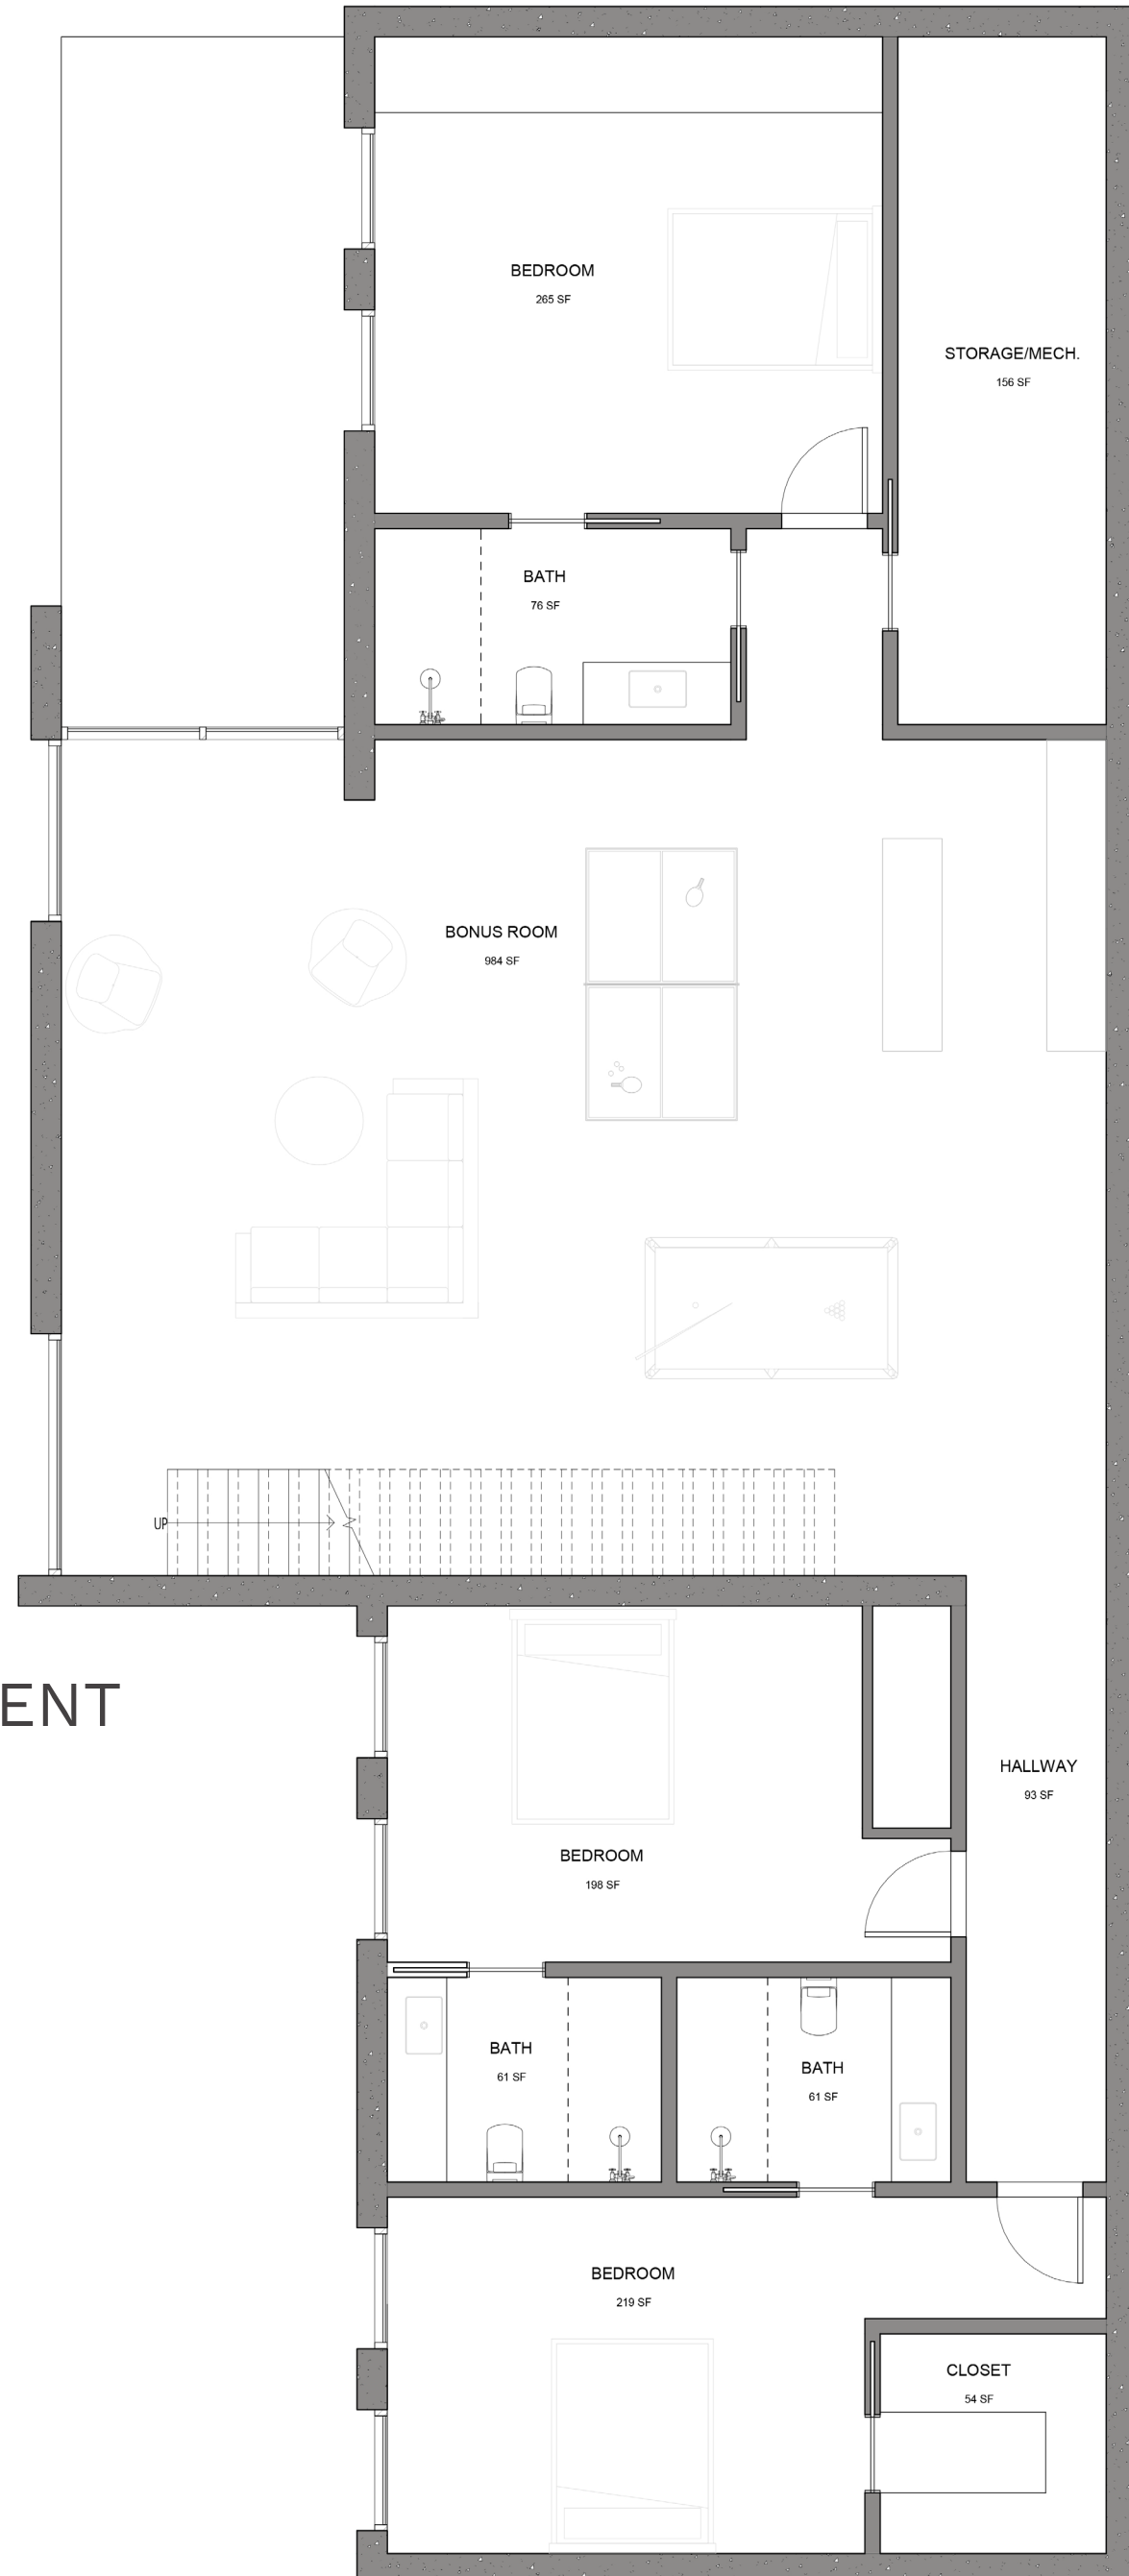

2722 TOXEY DRIVE

LOT:
0.98 ACRES

TOTAL CONDITIONED:
5,150 SQ FT

BEDROOMS: 5
BATH: 4 1/2

BASEMENT
FLOOR

FIRST
FLOOR

WARBLER

WARBLER

LOT:
1.26 ACRES

TOTAL CONDITIONED:
6,000 SQ FT

BEDROOMS: **4**
BATH: **4 1/2**

BASEMENT FLOOR

FIRST FLOOR

WARBLER

2718 TOXEY DRIVE

LOT:
1.26 ACRES