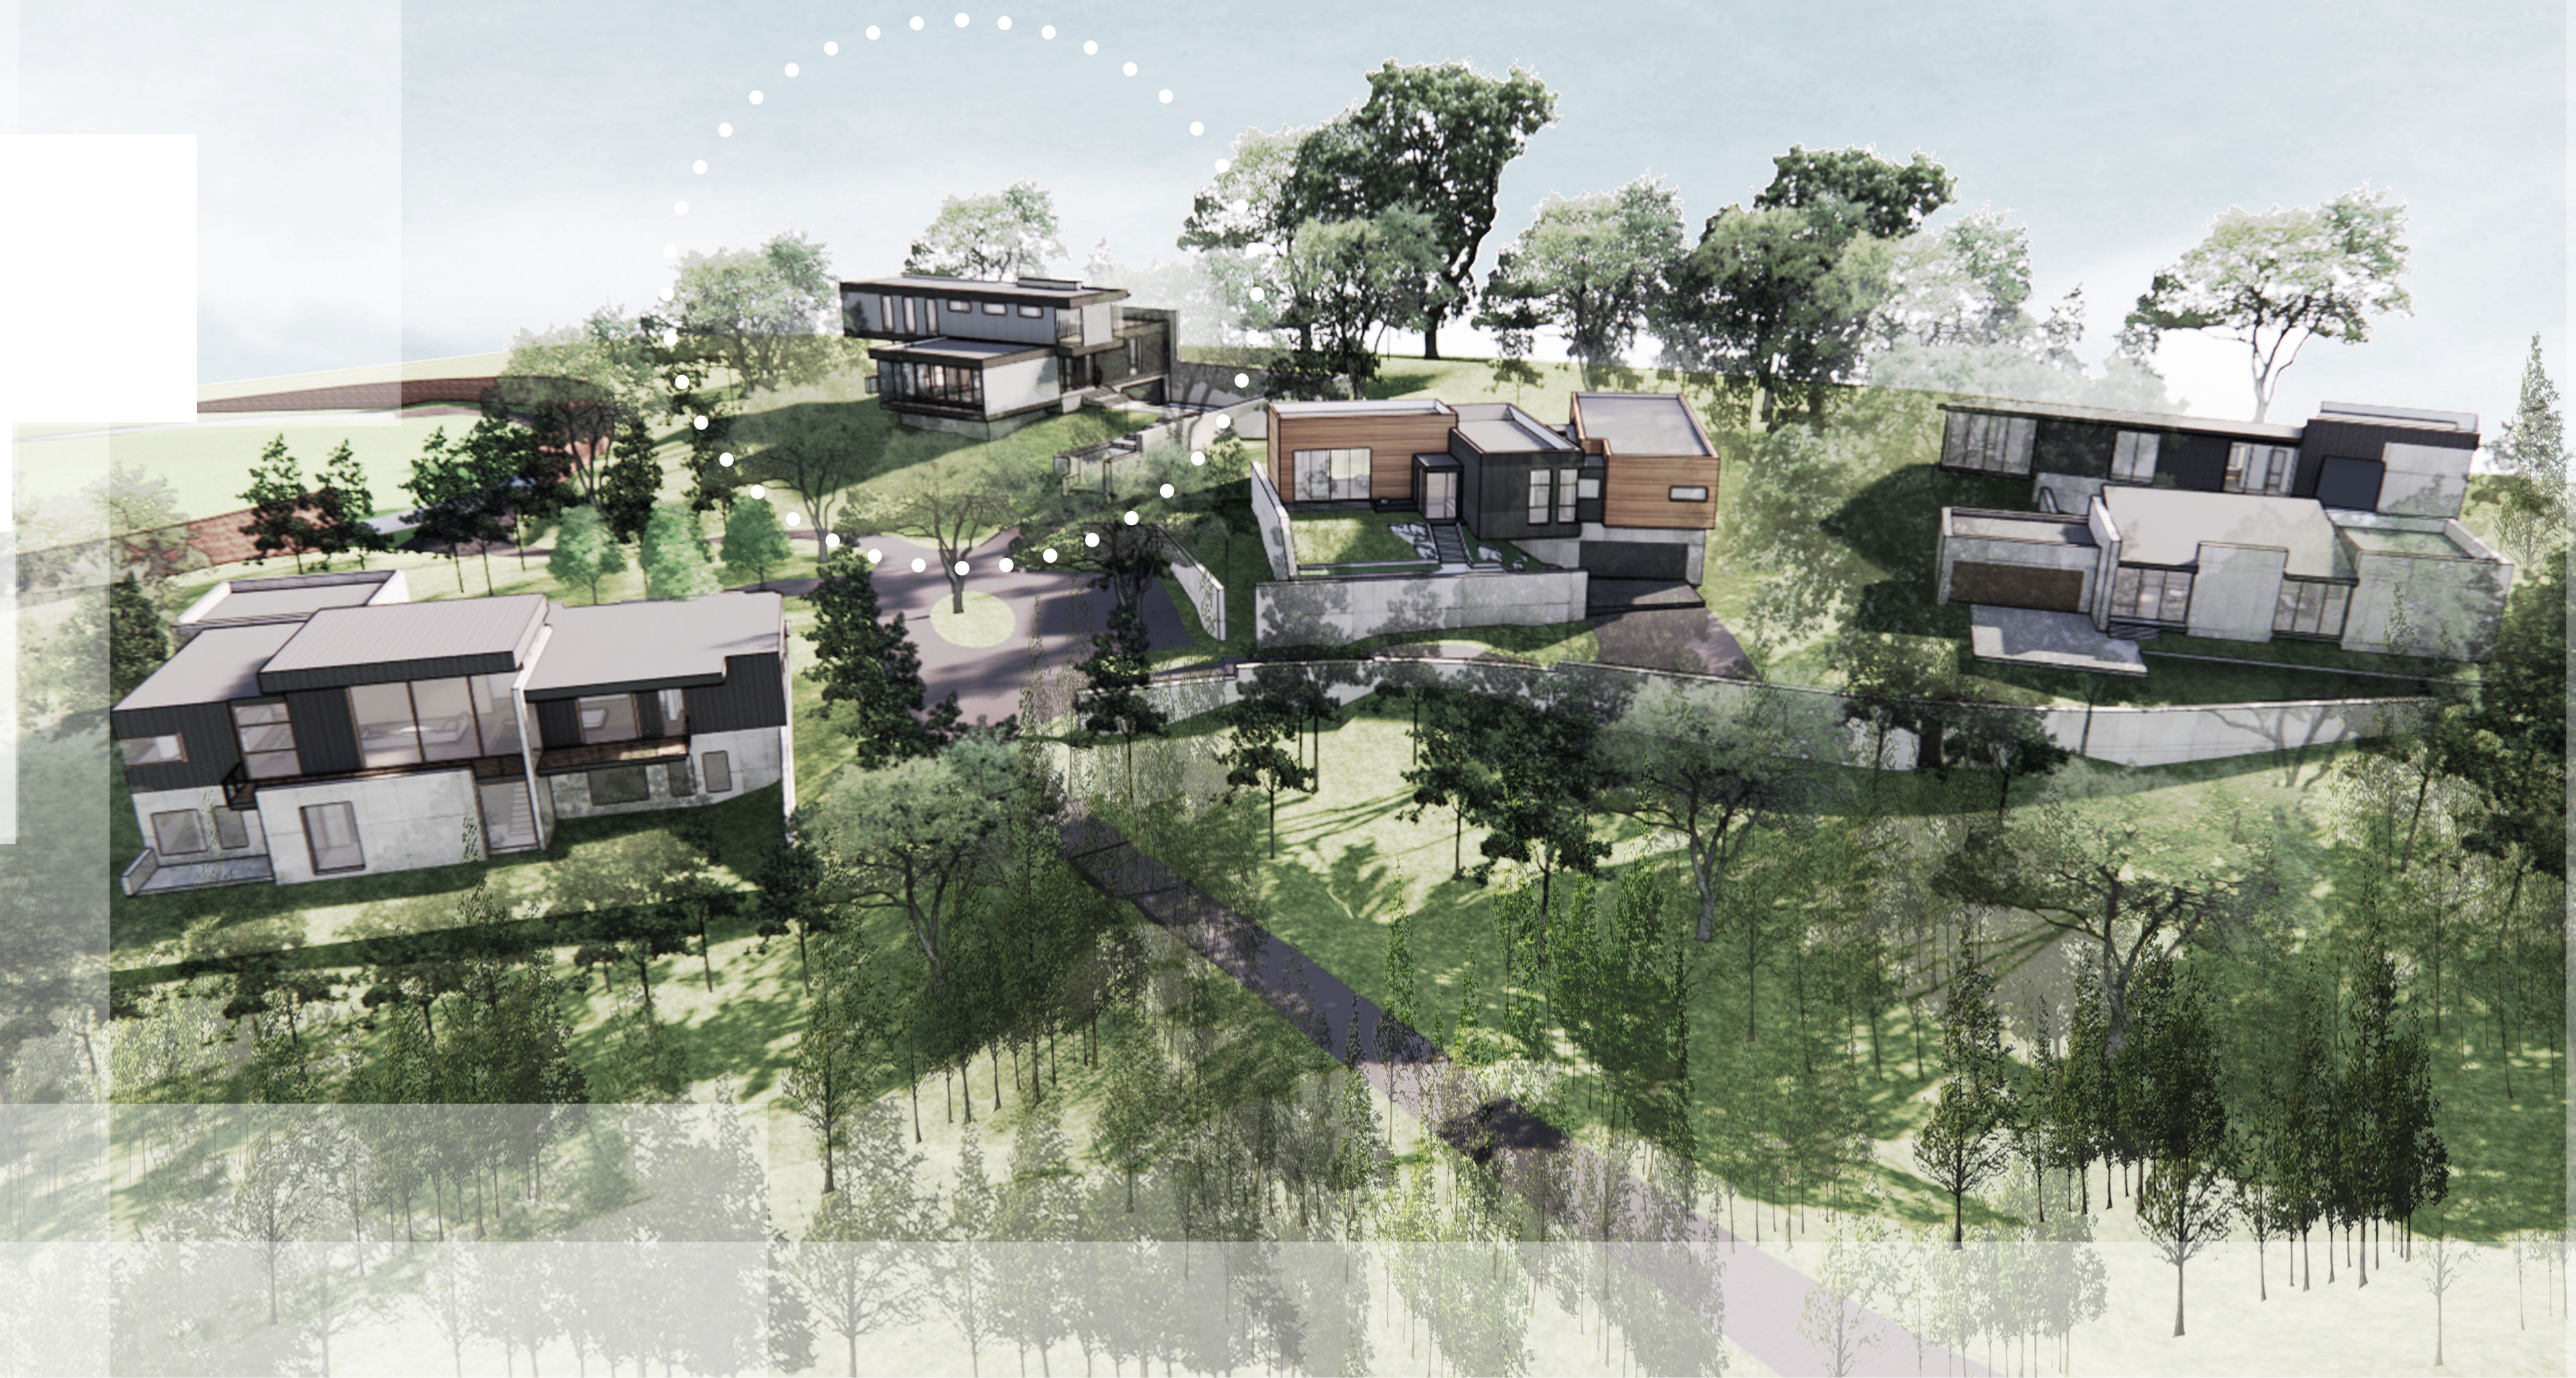

2722 TOXEY DRIVE

LOT:
0.98 ACRES

TOTAL CONDITIONED:
5,150 SQ FT

BEDROOMS: 5
BATH: 4 1/2

BASEMENT
FLOOR

FIRST
FLOOR

WARBLER

WARBLER

LOT:
1.26 ACRES

TOTAL CONDITIONED:
6,000 SQ FT

BEDROOMS: **4**
BATH: **4 1/2**

BASEMENT FLOOR

FIRST FLOOR

WARBLER

2718 TOXEY DRIVE

LOT:
1.26 ACRES

SPARROW

SPARROW

SPARROW

SPARROW

SPARROW

2714 TOXEY DRIVE

LOT:
0.75 ACRES

TOTAL CONDITIONED:
4,100 SQ FT