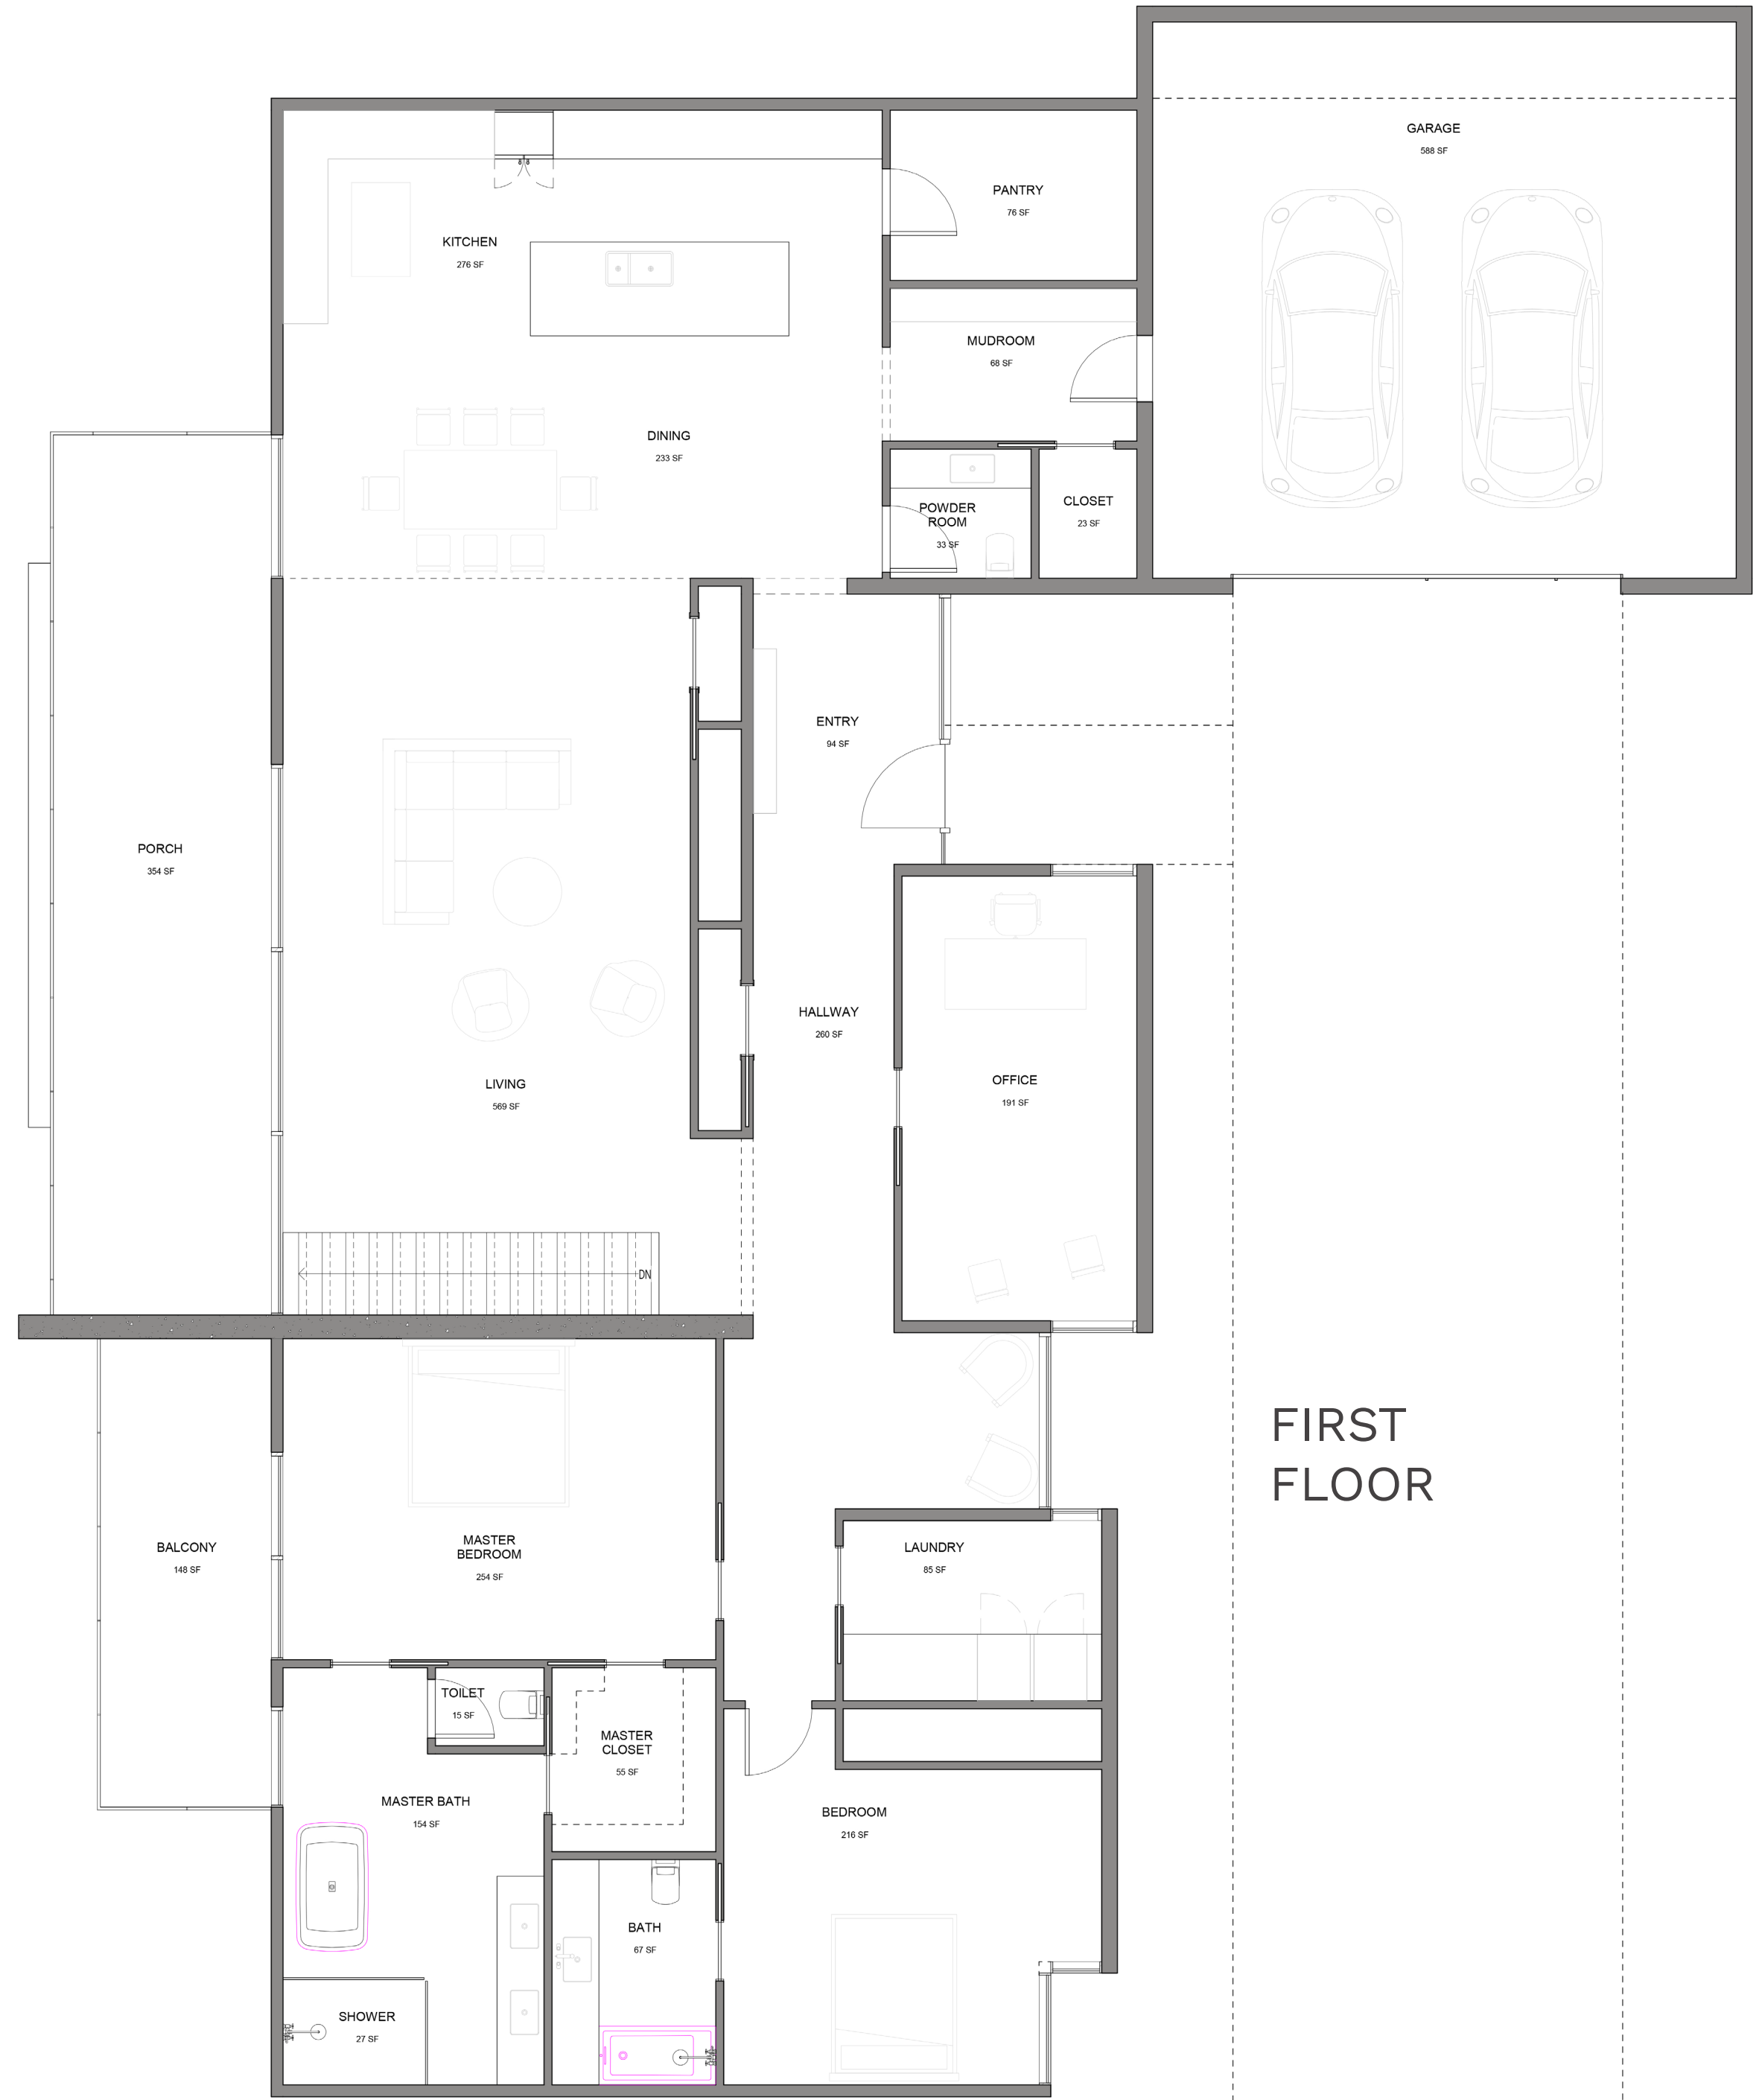

2722 TOXEY DRIVE

LOT:
0.98 ACRES

TOTAL CONDITIONED:
5,150 SQ FT

BEDROOMS: 5
BATH: 4 1/2

BASEMENT
FLOOR

FIRST
FLOOR

WARBLER

WARBLER

LOT:
1.26 ACRES

TOTAL CONDITIONED:
6,000 SQ FT

BEDROOMS: **4**
BATH: **4 1/2**

BASEMENT FLOOR

FIRST FLOOR

WARBLER

2718 TOXEY DRIVE

LOT:
1.26 ACRES

TOTAL CONDITIONED:
6,000 SQ FT

BEDROOMS: **4**
BATH: **4 1/2**

SECOND FLOOR

SPARROW

SPARROW

SPARROW

SPARROW

SPARROW