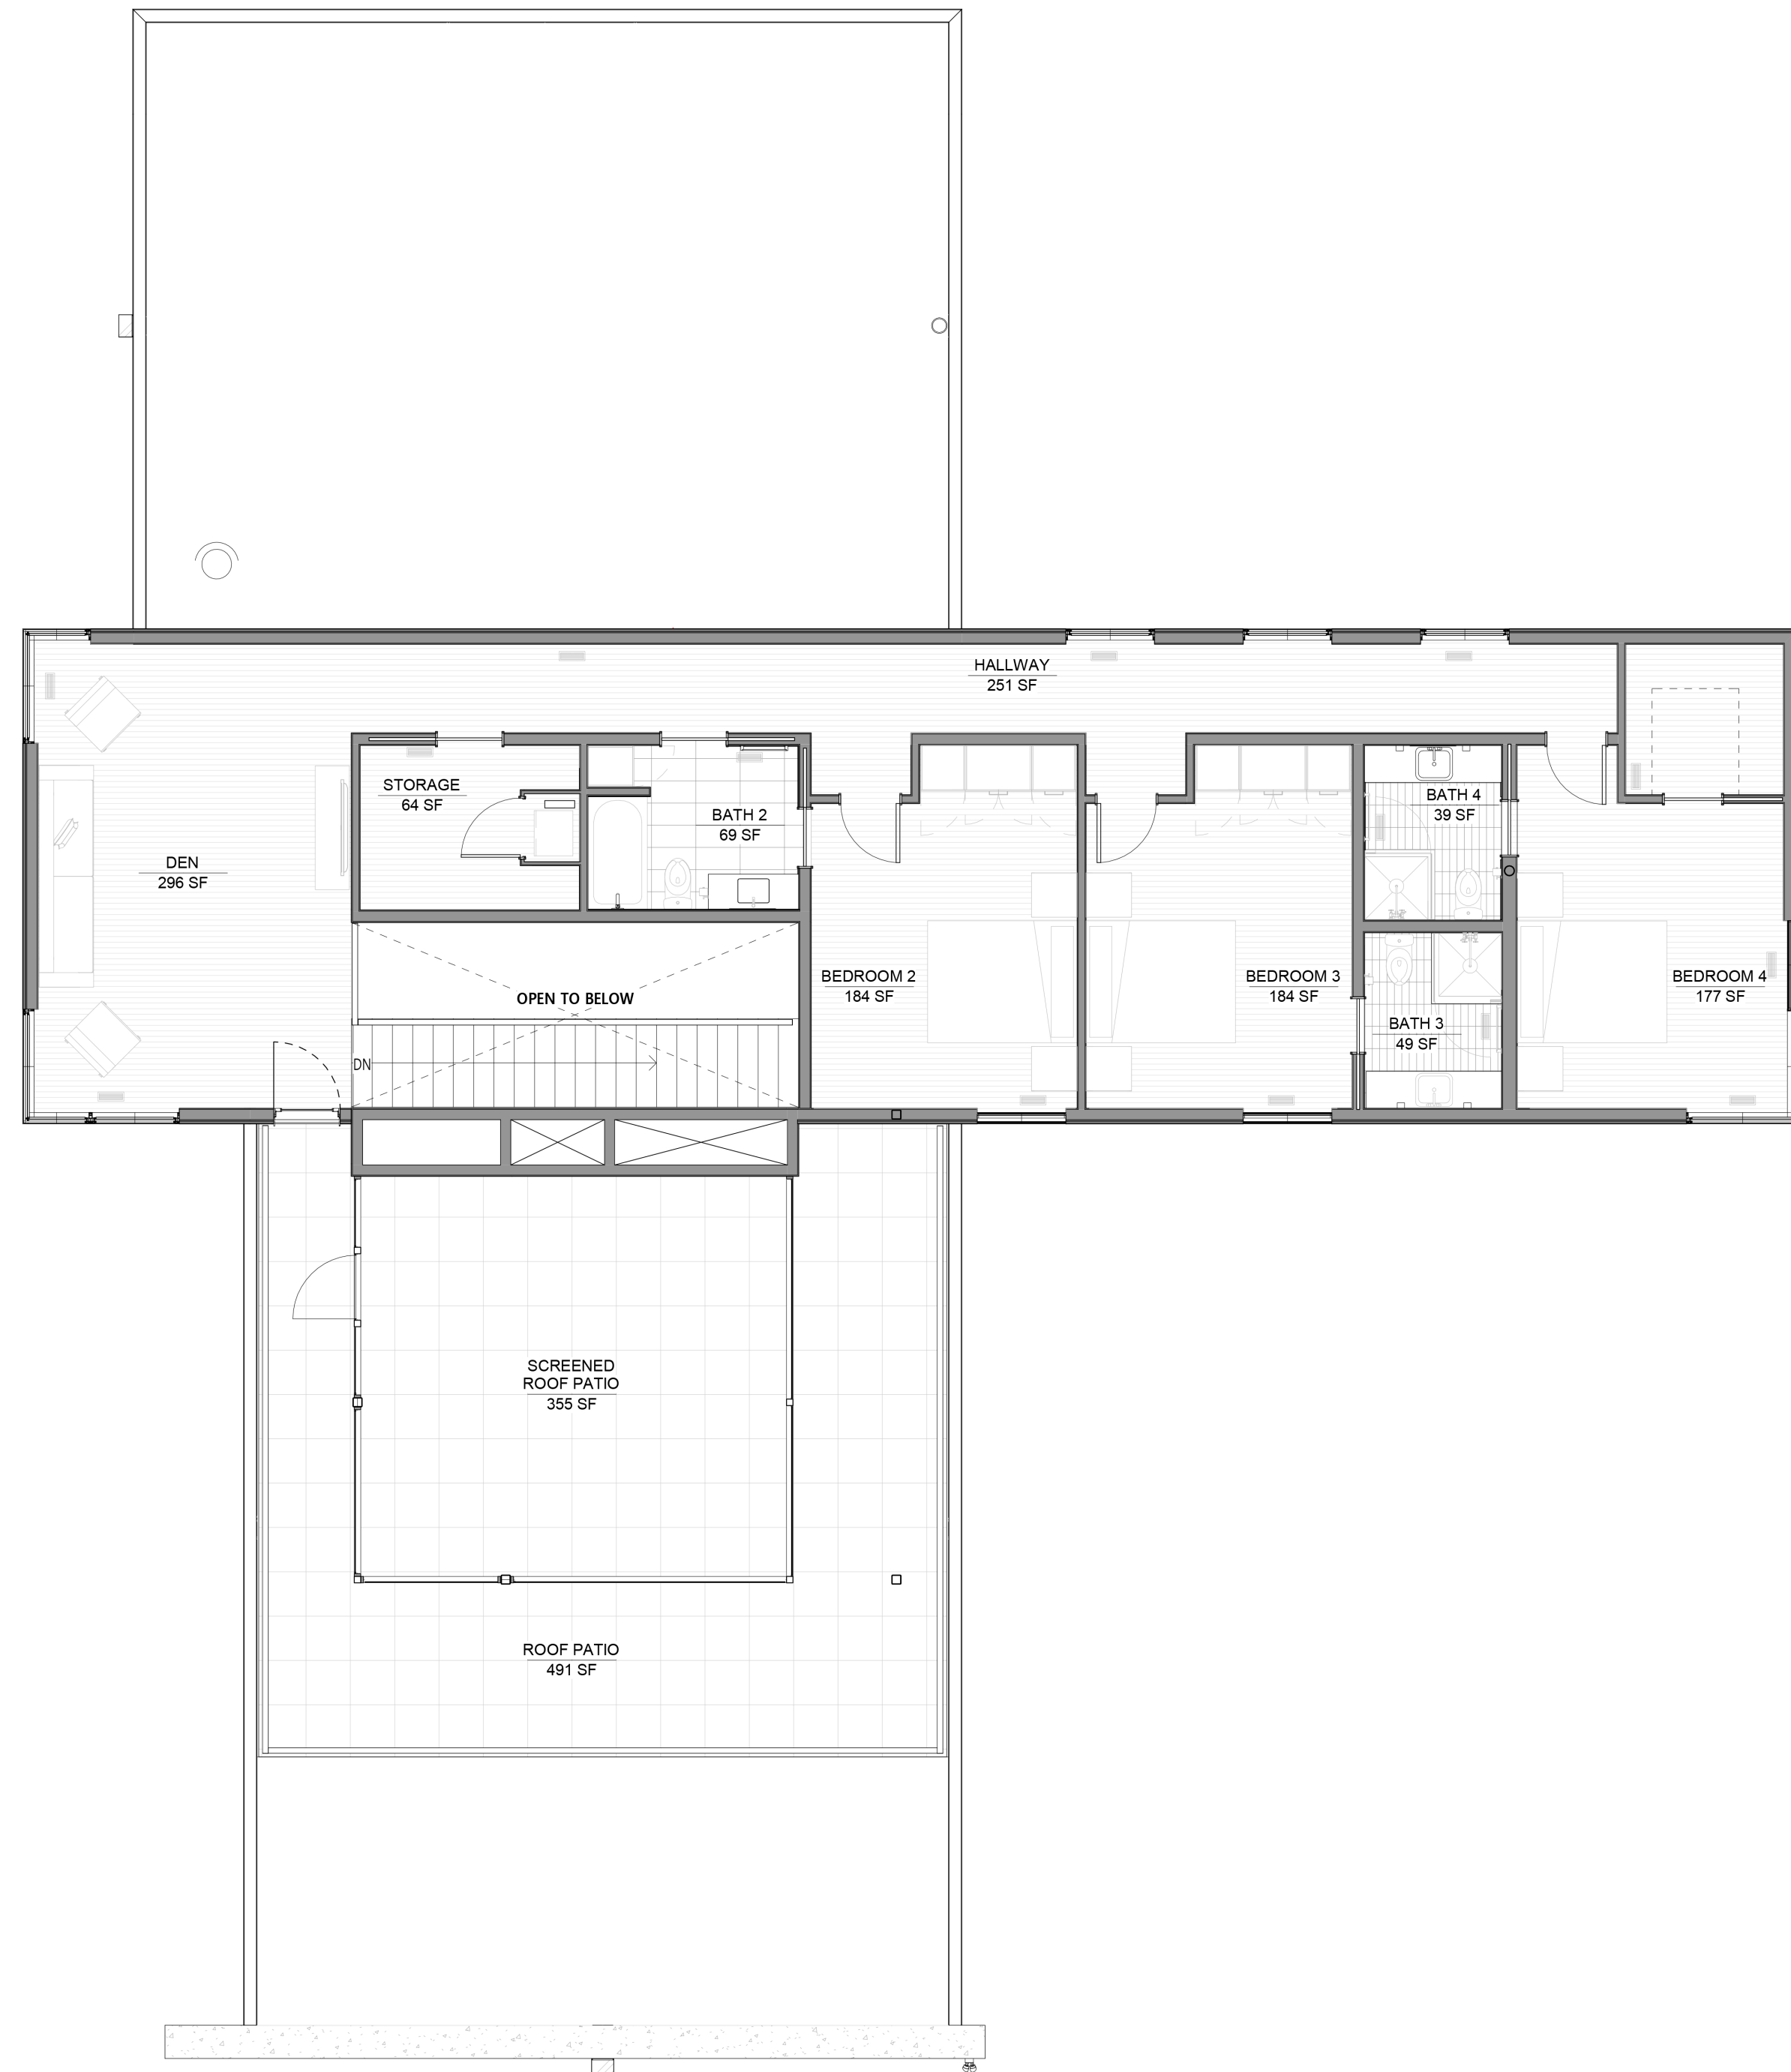

LOT:
1.26 ACRES

TOTAL CONDITIONED:
6,000 SQ FT

BEDROOMS: **4**
BATH: **4 1/2**

BASEMENT FLOOR

FIRST FLOOR

WARBLER

2718 TOXEY DRIVE

LOT:
1.26 ACRES

TOTAL CONDITIONED:
6,000 SQ FT

BEDROOMS: **4**
BATH: **4 1/2**

SECOND FLOOR

SPARROW

SPARROW

SPARROW

SPARROW

SPARROW

SPARROW

SPARROW

SPARROW

SPARROW

SPARROW

2714 TOXEY DRIVE

LOT:
0.75 ACRES

TOTAL CONDITIONED:
4,100 SQ FT